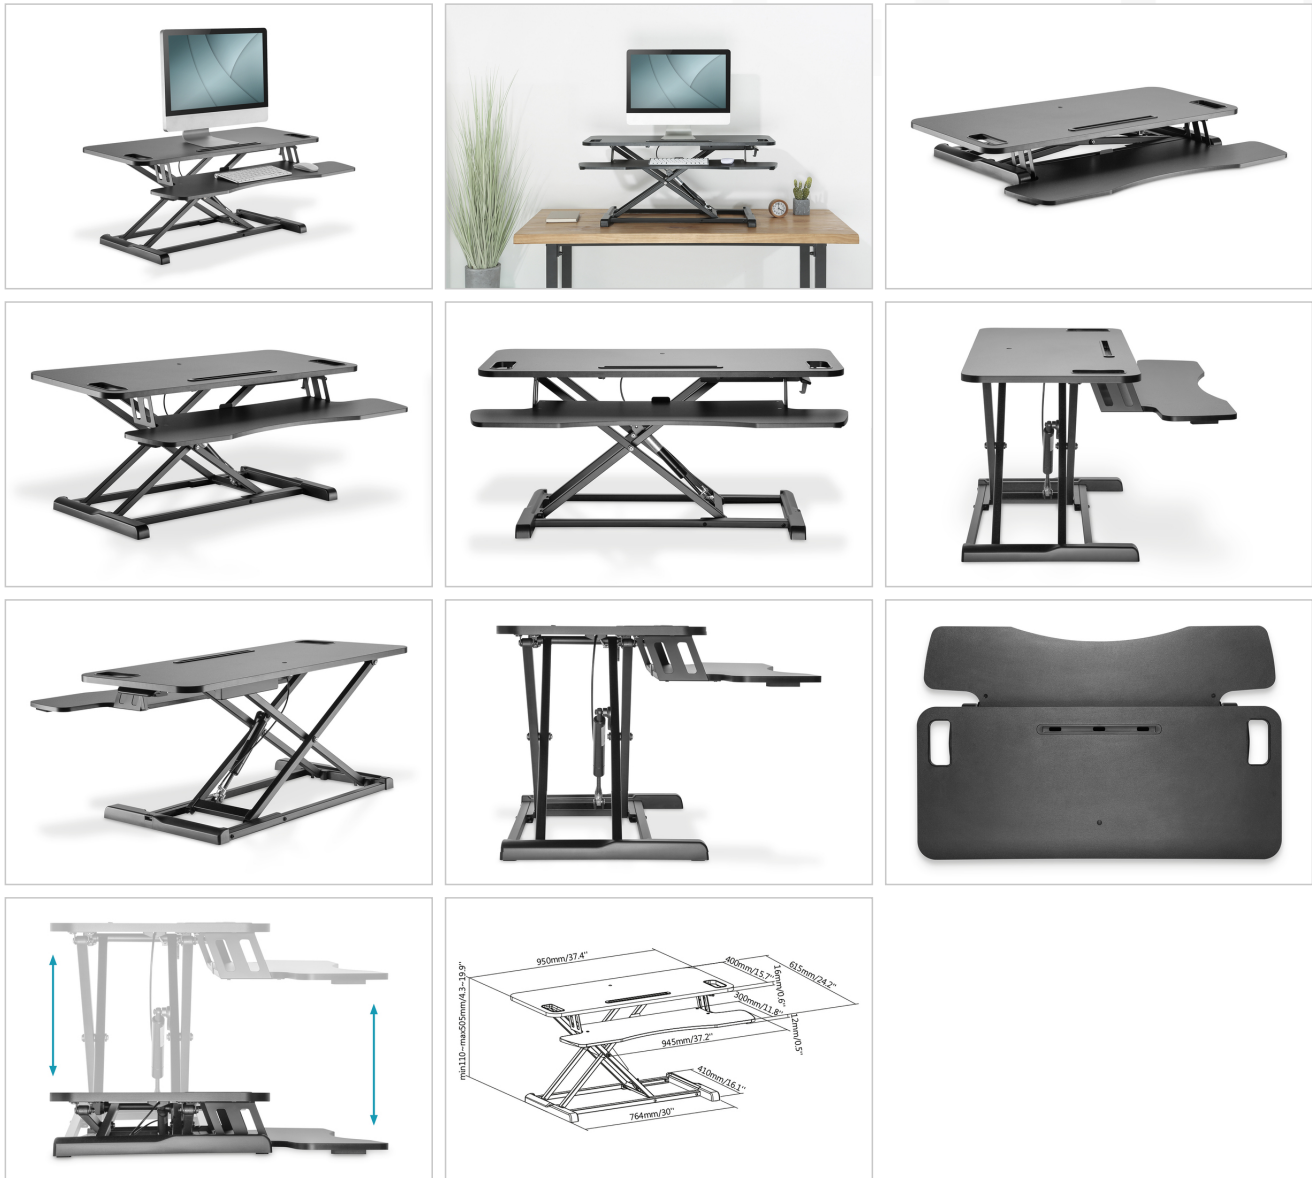

More images:

Safety notes

- Please read the entire manual before starting assembly and installation. Please contact your local dealer if you have any questions about the instructions or warnings.
- CAUTION: Use with products that exceed the permitted weight may result in damage or possible injury.
- Brackets should be fitted in accordance with the installation instructions. Incorrect installation can result in damage or injury.
- Use safety equipment and suitable tools. The product should only be installed by specialists.
- The load-bearing surfaces should be able to safely withstand the entire weight of appliances and all additional components.
- Only use the installation screws supplied and DO NOT TIGHTEN the screws TOO TIGHT.
- This product contains small parts that can cause a choking hazard if swallowed. Keep these parts away from children.
- Only use this product indoors. Using the product outdoors can lead to injuries and damage.
- IMPORTANT: Before installation, please check all components received against the components list. If parts are damaged or missing, ask your local dealer for replacement parts.

EU responsible person

EU based economic operator ensuring the product complies with the required regulations.

ASSMANN Electronic GmbH
Auf dem Schüffel 3
Lüdenscheid, Germany
<https://www.assmann.com>