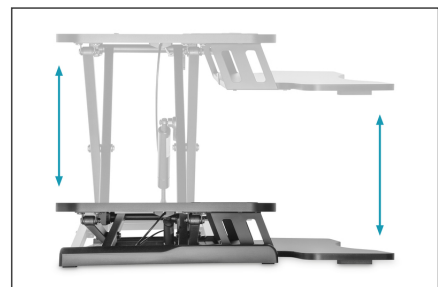

More images: