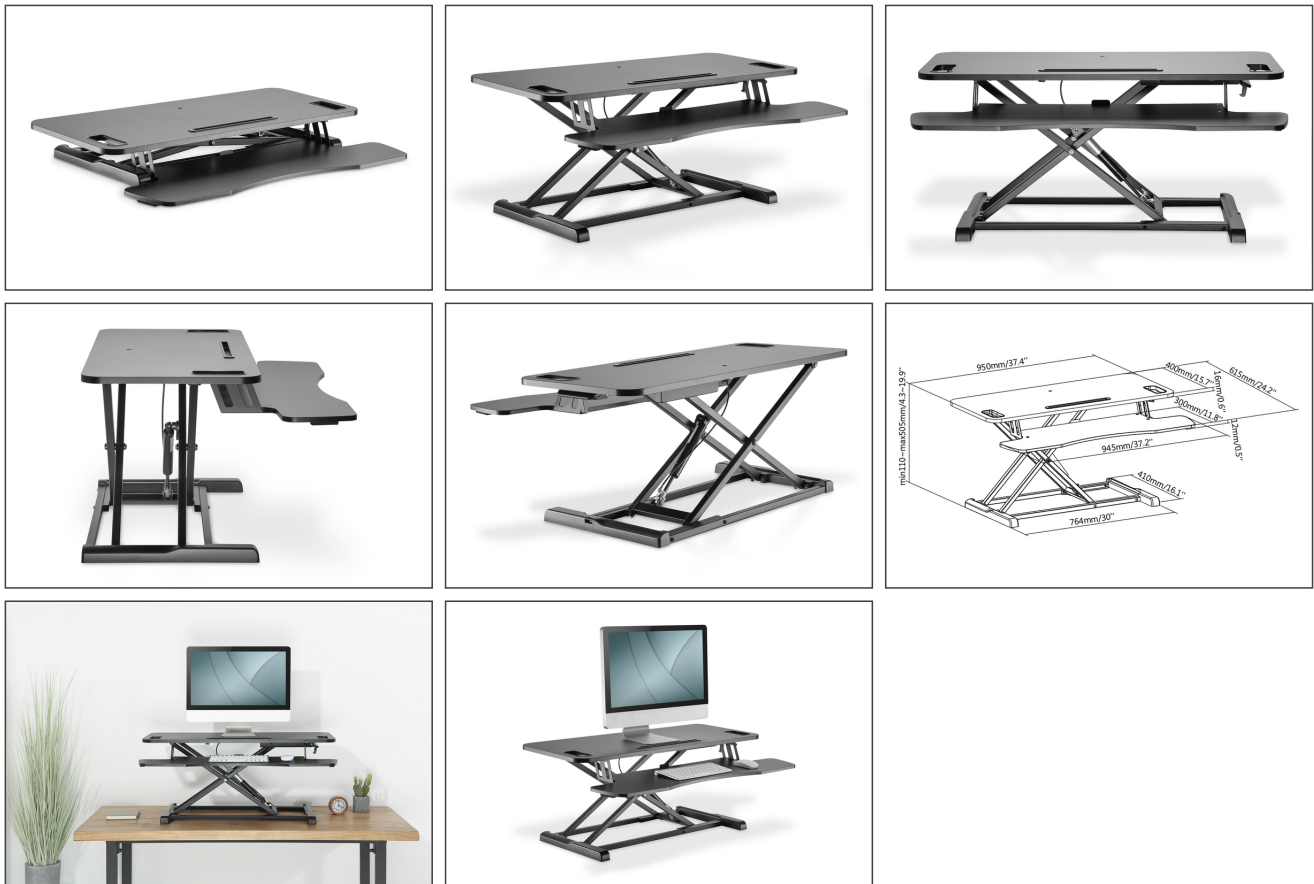

Safety notes

- Please read the entire manual before starting assembly and installation. Please contact your local dealer if you have any questions about the instructions or warnings.
- CAUTION: Use with products that exceed the permitted weight may result in damage or possible injury.
- Brackets should be fitted in accordance with the installation instructions. Incorrect installation can result in damage or injury.
- Use safety equipment and suitable tools. The product should only be installed by specialists.
- The load-bearing surfaces should be able to safely withstand the entire weight of appliances and all additional components.
- Only use the installation screws supplied and DO NOT TIGHTEN the screws TOO TIGHT.
- This product contains small parts that can cause a choking hazard if swallowed. Keep these parts away from children.
- Only use this product indoors. Using the product outdoors can lead to injuries and damage.
- IMPORTANT: Before installation, please check all components received against the components list. If parts are damaged or missing, ask your local dealer for replacement parts.

EU responsible person

EU based economic operator ensuring the product complies with the required regulations.

ASSMANN Electronic GmbH
Auf dem Schüffel 3
Lüdenscheid, Germany
<https://www.assmann.com>
info@assmann.com