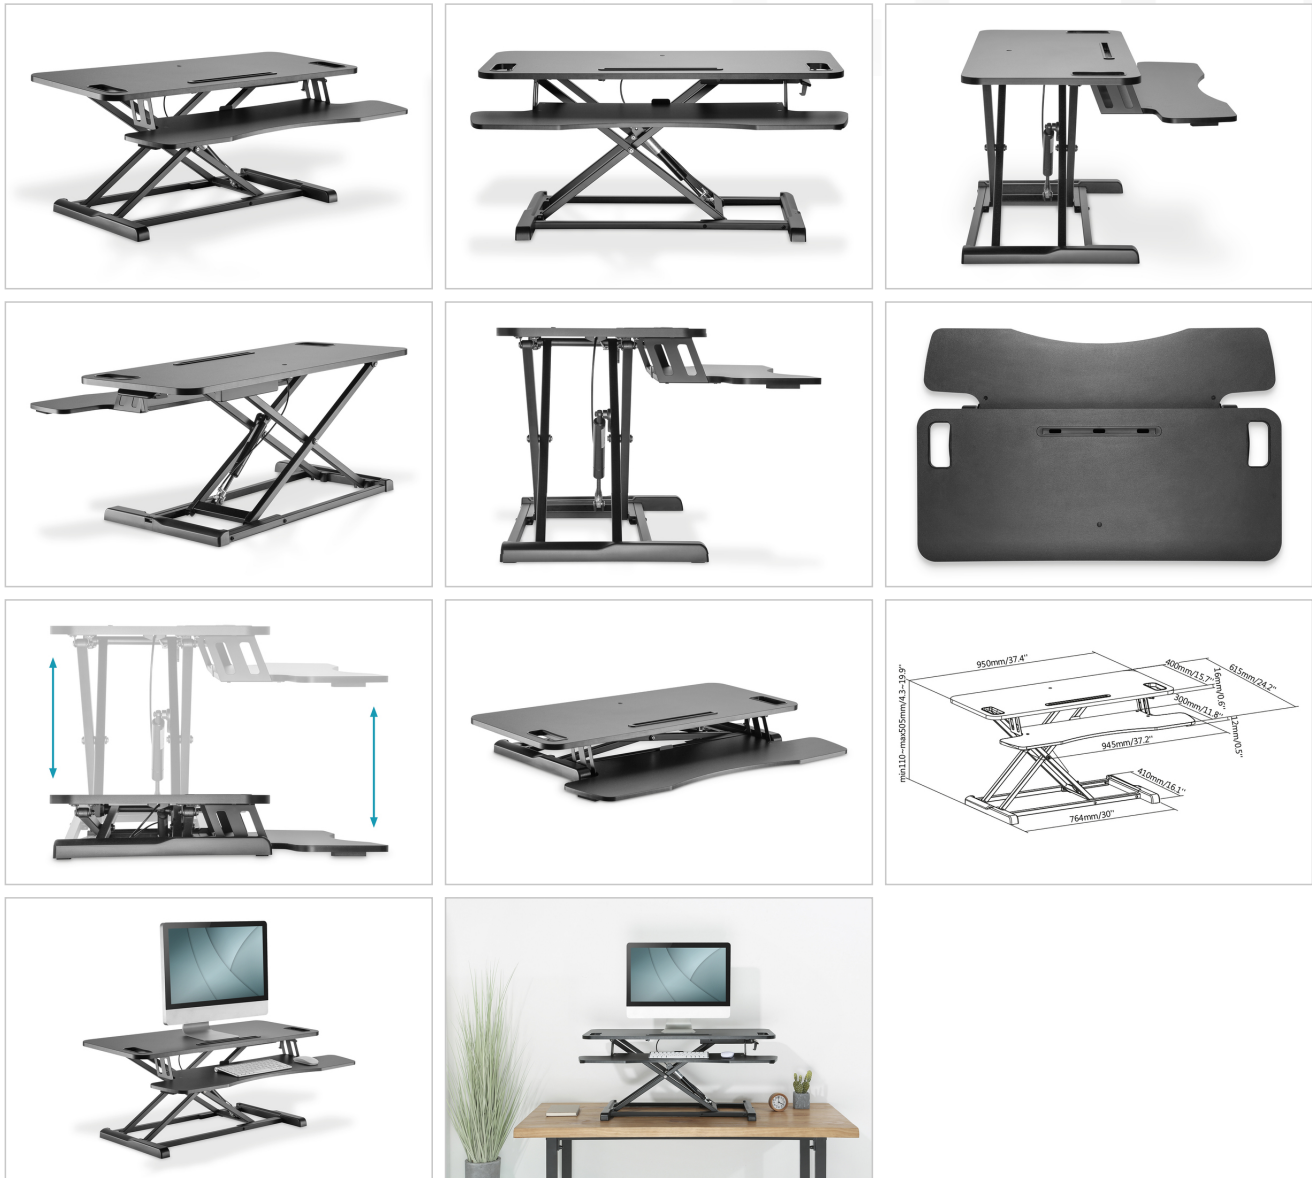

More images:

Safety notes

- Please read the entire manual before starting assembly and installation. Please contact your local dealer if you have any questions about the instructions or warnings.
- CAUTION: Use with products that exceed the permitted weight may result in damage or possible injury.
- Brackets should be fitted in accordance with the installation instructions. Incorrect installation can result in damage or injury.
- Use safety equipment and suitable tools. The product should only be installed by specialists.
- The load-bearing surfaces should be able to safely withstand the entire weight of appliances and all additional components.
- Only use the installation screws supplied and DO NOT TIGHTEN the screws TOO TIGHT.
- This product contains small parts that can cause a choking hazard if swallowed. Keep these parts away from children.
- Only use this product indoors. Using the product outdoors can lead to injuries and damage.
- IMPORTANT: Before installation, please check all components received against the components list. If parts are damaged or missing, ask your local dealer for replacement parts.

EU responsible person

EU based economic operator ensuring the product complies with the required regulations.

ASSMANN Electronic GmbH
Auf dem Schüffel 3
Lüdenscheid, Germany
<https://www.assmann.com>