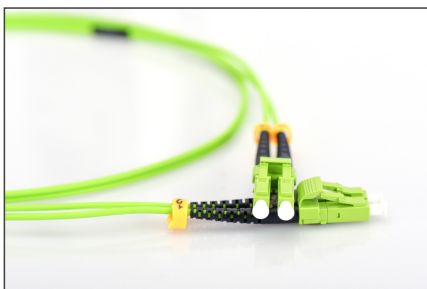

# DIGITUS Fiber Optic Multimode Patch Cord, LC / LC

DK-2533-05-5  
 EAN 4016032424536

**FO patch cord, duplex, LC to LC MM OM5 50/125 μ, 5 m**

FO patch cord, duplex, LC to LC,MM OM5 50/125 μ, 5 m

**Future-oriented standards and high-end quality for your network.**

- Duplex cable
- LSOH
- Connector with ceramic ferrule
- Cable diameter 2 mm
- Single packed with test-report
- Assortment: Fiber Optic Patch Cables
- Boot: single-color

- Cable diameter: 3 mm
- Cable type: I-VH 2G50/125μ
- Color cable: lemon green
- Connector 1: LC
- Connector 2: LC
- Fiber class: OM5
- Fiber diameter: 50/125μ
- Mode: Multimode
- Packaging: DIGITUS Polybag
- Length: 5 m

**More images:**

Part No.	DK-2533-05-5			
Lenght	5 m			
Cable Type	Duplex MM 50/125		OM5 LSZH	
	END A		END B	
Connector Type	LC		LC	
	LC		LC	
Insertion Loss (dB)	0.14	0.13	0.15	0.14
Return Loss (dB)	40.20	39.10	38.20	41.30
Q.C.	PASS			