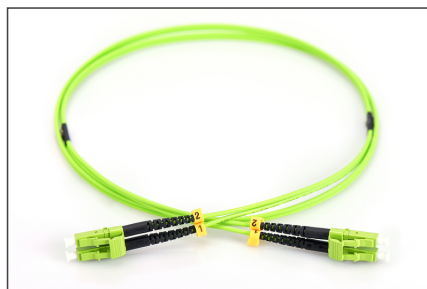

# DIGITUS Fiber Optic Multimode Patch Cord, LC / LC

DK-2533-05-5  
 EAN 4016032424536

**FO patch cord, duplex, LC to LC MM OM5 50/125 μ, 5 m**

FO patch cord, duplex, LC to LC,MM OM5 50/125 μ, 5 m

**Future-oriented standards and high-end quality for your network.**

- Duplex cable
- LSOH
- Connector with ceramic ferrule
- Cable diameter 2 mm
- Single packed with test-report
- Assortment: Fiber Optic Patch Cables
- Boot: single-color

- Cable diameter: 3 mm
- Cable type: I-VH 2G50/125μ
- Color cable: lemon green
- Connector 1: LC
- Connector 2: LC
- Fiber class: OM5
- Fiber diameter: 50/125μ
- Mode: Multimode
- Packaging: DIGITUS Polybag
- Length: 5 m

**More images:**

Part No.	DK-2533-05-5			
Lenght	5 m			
Cable Type	Duplex MM 50/125		OM5 LSZH	
	END A		END B	
Connector Type	LC		LC	
	LC		LC	
Insertion Loss (dB)	0.14	0.13	0.15	0.14
Return Loss (dB)	40.20	39.10	38.20	41.30
Q.C.	PASS			