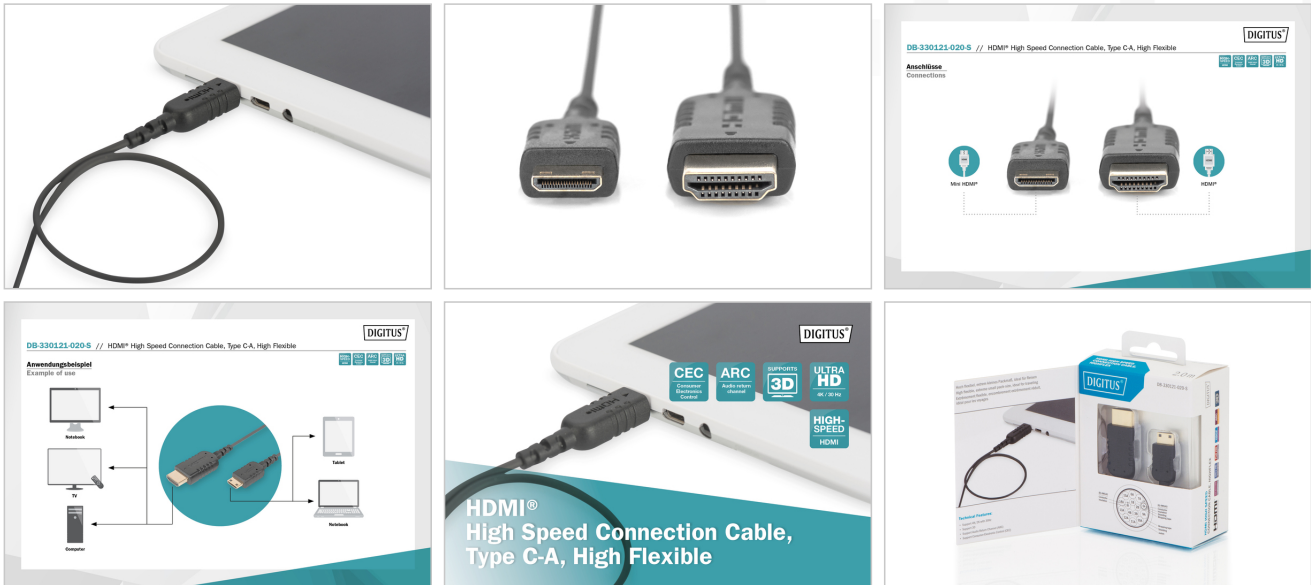

More images:

Safety notes

- When plugging and unplugging the cable, only grasp the plug and do not pull directly on the cable.
- Cables must not be kinked sharply or bent at tight angles, as this can damage the inner wires and lead to failures.
- Make sure that the cables are not under tensile load, as this can damage the insulation and the wires inside the cable.
- Ensure that cables are not laid in areas where they can be easily damaged mechanically.
- Cables should not be used in environments with extremely high or very low temperatures. Observe the product information on the maximum operating temperature of the cable
- Check cables regularly for visible damage such as cracks, kinks or signs of wear. Defective cables should be replaced immediately to avoid failures, short circuits or even electric shocks.

EU responsible person

EU based economic operator ensuring the product complies with the required regulations.

ASSMANN Electronic GmbH
Auf dem Schüffel 3
Lüdenscheid, Germany
<https://www.assmann.com>
info@assmann.com