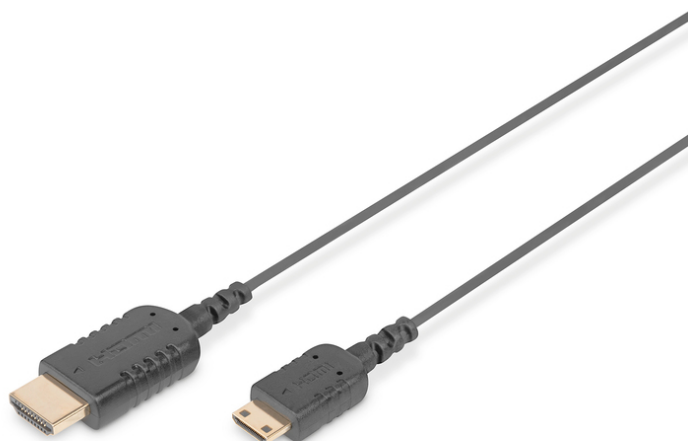

DIGITUS® HDMI High Speed connection cable, type C- A, HighFlex

DB-330121-020-S

EAN 4016032391326

HDMI High Speed con. cable, type C - A, HighFlex M/M, 2.0m, 4K Ultra HD@30Hz, active

This UHD and Full 3D capable cable is used to connect audio-video devices with Mini HDMI (Type C) interface, such as notebooks, to a TV, monitor or PC. The double shielded cable connects an HDMI socket with a Mini HDMI socket. ARC & CEC and resolutions up to 4K are supported. The cable is also characterized by a small diameter and highest flexibility.

Connect devices with HDMI jacks to Mini HDMI jacks

- Supports 4K/2K with 30Hz
- Supports 3D
- Supports Audio Return Channel (ARC)
- Supports Consumer Electronic Control (CEC)

Attributes

- AWG: 30
- HDMI-norma: HDMI velike brzine
- HDTV-norma: Ultra HD 4K
- Kabel u boji: crni
- Kapice: ukalupljeno
- Konektor 1: HDMI tip C (mini), utikač
- Konektor 2: HDMI tip A, utikač
- Konektor u boji: crni
- Materijal žice: CU
- Površina konektora: pozlaćeno
- Duljina: 2 m
- AOC - aktivni optički kabel: Ne
- oklop: dvostruki oklop