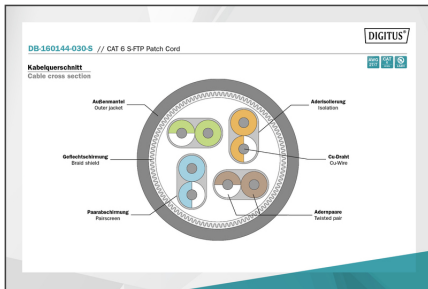

Safety notes

- When plugging and unplugging the cable, only grasp the plug and do not pull directly on the cable.
- Cables must not be kinked sharply or bent at tight angles, as this can damage the inner wires and lead to failures.
- Make sure that the cables are not under tensile load, as this can damage the insulation and the wires inside the cable.
- Ensure that cables are not laid in areas where they can be easily damaged mechanically.
- Cables should not be used in environments with extremely high or very low temperatures. Observe the product information on the maximum operating temperature of the cable
- Check cables regularly for visible damage such as cracks, kinks or signs of wear. Defective cables should be replaced immediately to avoid failures, short circuits or even electric shocks.

EU responsible person

EU based economic operator ensuring the product complies with the required regulations.

ASSMANN Electronic GmbH
Auf dem Schüffel 3
Lüdenscheid, Germany
<https://www.assmann.com>
info@assmann.com