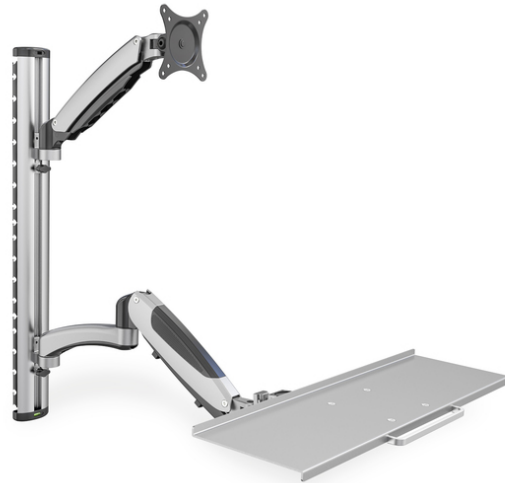

DIGITUS® Workstation (monitor, keyboard, mouse) Wall Mount

DA-90354

EAN 4016032383161

Workstation (Monitor, Keyboard) Wall Mount 27 inch, 6 kg, VESA 75x75, 100x100, silver

Universal wall mount with flexible working height adjustment for mounting monitors and keyboards. Set up a workspace that people of various different heights can use – you can easily adjust the working height with just two quick motions. Simply note the VESA size and the weight of your monitor in order to select a suitable mount.

Universal mount with flexible height adjustment for mounting monitors and keyboards to the wall

- Integrated cable routing

- Suitable for standard VESA mounting patterns of 75 x 75 and 100 x 100 mm
- Max. load bearing capacity: 6 kg per arm
- Weight: 4.2 kg
- Dimensions: 700 x 700 x 520 mm

Attributes

- Vrsta: PC radna stanica

Package contents

- Wall mount
- Screws for mounting the monitor
- Operating instructions

Logistics						
	Number (pcs)	Weight (kg)	Depth (cm)	Width (cm)	Height (cm)	cm ³
Packaging Unit Carton	2	12.66	78.00	25.50	23.00	45.75
Packaging Unit Inside	1	6.33	76.50	23.00	10.00	17.60
Packaging Unit Single	1	6.33	76.50	23.00	10.00	17.60
Net single without Packaging	0	4.82	83.40	73.00	60.00	365.29