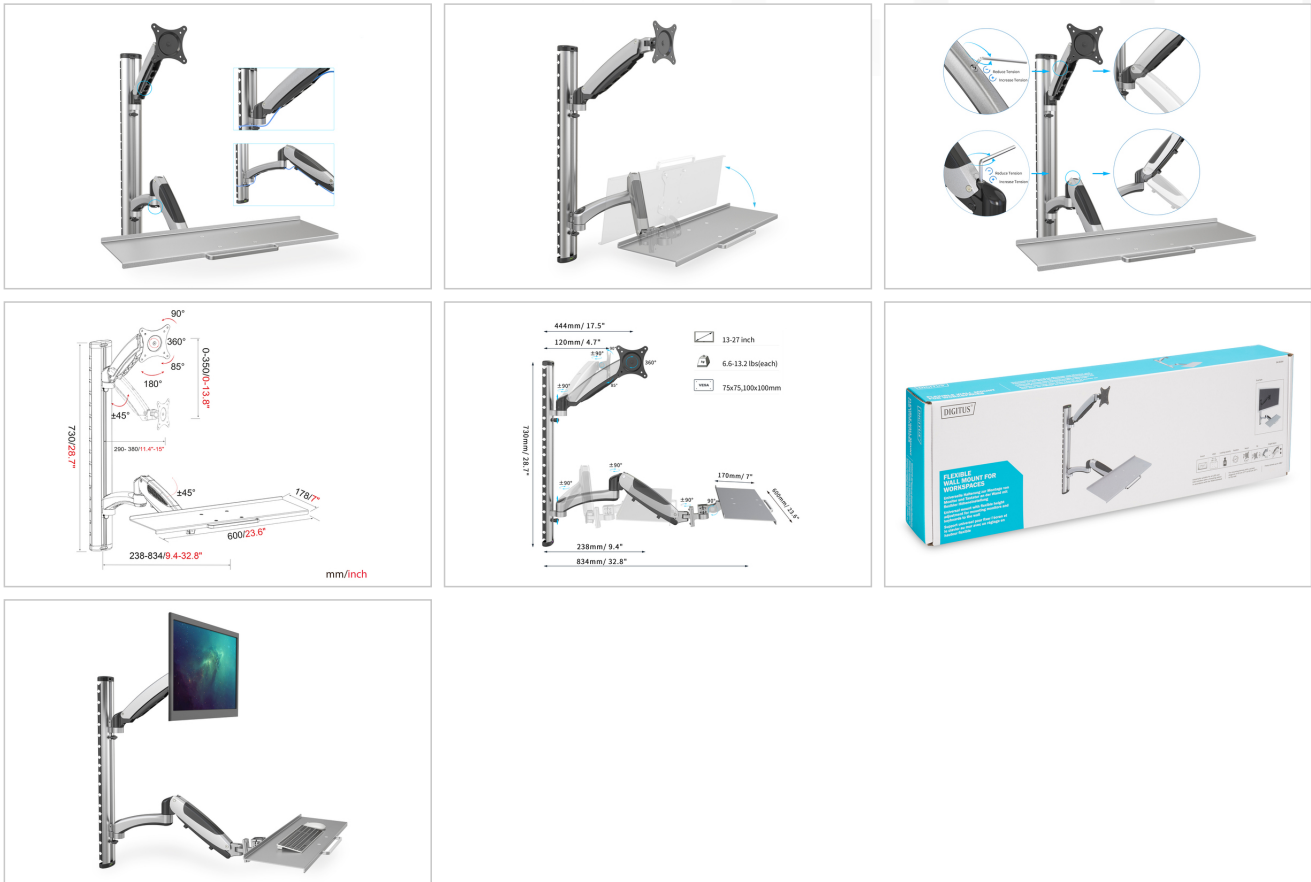

More images:

Safety notes

- Please read the entire manual before starting assembly and installation. Please contact your local dealer if you have any questions about the instructions or warnings.
- CAUTION: Use with products that exceed the permitted weight may result in damage or possible injury.
- Brackets should be fitted in accordance with the installation instructions. Incorrect installation can result in damage or injury.
- Use safety equipment and suitable tools. The product should only be installed by specialists.
- The load-bearing surfaces should be able to safely withstand the entire weight of appliances and all additional components.
- Only use the installation screws supplied and DO NOT TIGHTEN the screws TOO TIGHT.
- This product contains small parts that can cause a choking hazard if swallowed. Keep these parts away from children.
- Only use this product indoors. Using the product outdoors can lead to injuries and damage.
- IMPORTANT: Before installation, please check all components received against the components list. If parts are damaged or missing, ask your local dealer for replacement parts.

EU responsible person

EU based economic operator ensuring the product complies with the required regulations.

ASSMANN Electronic GmbH
Auf dem Schüffel 3
Lüdenscheid, Germany
<https://www.assmann.com>
info@assmann.com