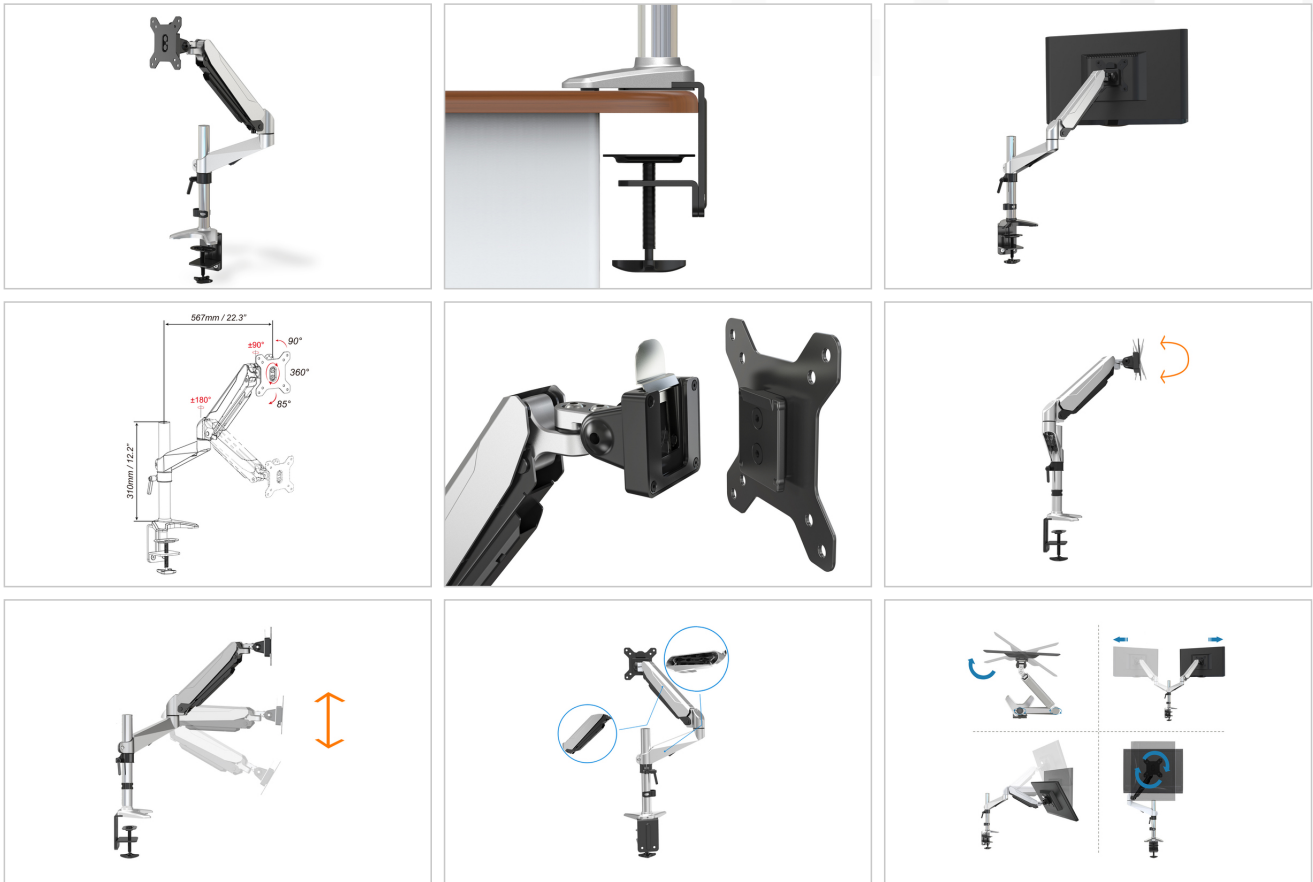

More images:

Safety notes

- Please read the entire manual before starting assembly and installation. Please contact your local dealer if you have any questions about the instructions or warnings.
- CAUTION: Use with products that exceed the permitted weight may result in damage or possible injury.
- Brackets should be fitted in accordance with the installation instructions. Incorrect installation can result in damage or injury.
- Use safety equipment and suitable tools. The product should only be installed by specialists.
- This product can be installed on timber-framed, solid concrete or stone walls.
- The load-bearing surfaces should be able to safely withstand the entire weight of appliances and all additional components.
- Only use the installation screws supplied and DO NOT TIGHTEN the screws TOO TIGHT.
- This product contains small parts that can cause a choking hazard if swallowed. Keep these parts away from children.
- Only use this product indoors. Using the product outdoors can lead to injury and damage.
- IMPORTANT: Before installation, please check all components received against the components list. If parts are damaged or missing, ask your local dealer for replacement parts.
- MAINTENANCE: Check the bracket regularly for safety and stability (preferably every three months).

EU responsible person

EU based economic operator ensuring the product complies with the required regulations.

ASSMANN Electronic GmbH
Auf dem Schüffel 3
Lüdenscheid, Germany
<https://www.assmann.com>
info@assmann.com