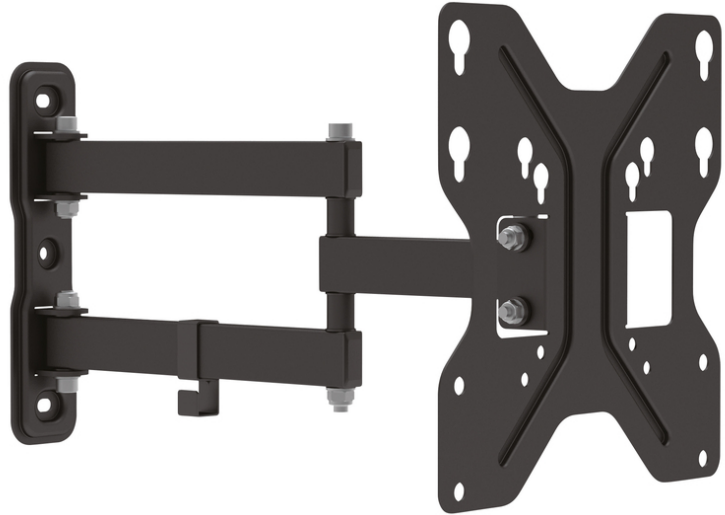

# DIGITUS® Universal LED/LCD Monitor Wall Mount

DA-90357

EAN 4016032382706

**3D Universal TV/Monitor Mount up to 107cm (42") 15° Tilt, 180° Swivel, max 30kg, VESA max 200x200**

Universal wall mount for flexibly aligning the monitor according to your viewing position with three adjustable levels. The universal wall mount allows you to install LED and LCD monitors and TVs of all brands, in sizes up to 107 cm. Simply note the VESA size and the weight of your monitor in order to select an appropriate wall mount.

**Universal wall mount with adjustment options in all three dimensions**

- Suitable for standard VESA mounting patterns of 75 x 75, 100 x 100, 200 x 100, and 200 x 200 mm.
- For mounting devices with a screen diagonal of 48 cm (19") to 107 cm (42") to the wall

- Max. load bearing capacity: 30 kg
- Weight: 1.7 kg

**Attributes**

- Broj monitora: 1
- Način ugradnje: Ugradnja na zidu
- Težina monitora (maks.): 30 kg
- VESA nosač: 200x200 mm

**Package contents**

- TV wall mount
- Screws for mounting the monitor
- Manual