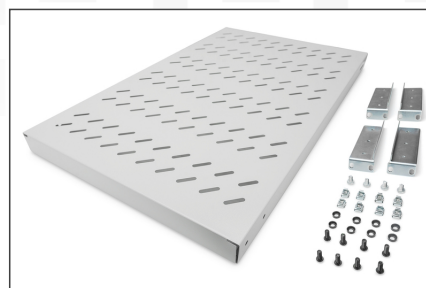

Safety notes

- When installing and using the accessory product for network cabinets, observe the respective safety instructions of the manufacturer or the cabinet system in which you want to use the accessory.

EU responsible person

EU based economic operator ensuring the product complies with the required regulations.

ASSMANN Electronic GmbH
Auf dem Schüffel 3
Lüdenscheid, Germany
<https://www.assmann.com>
info@assmann.com