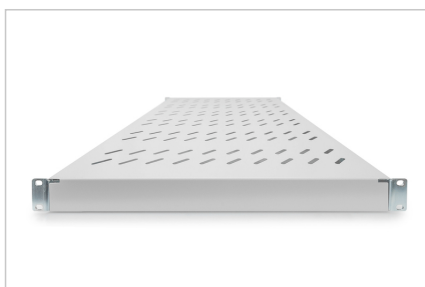

More images: