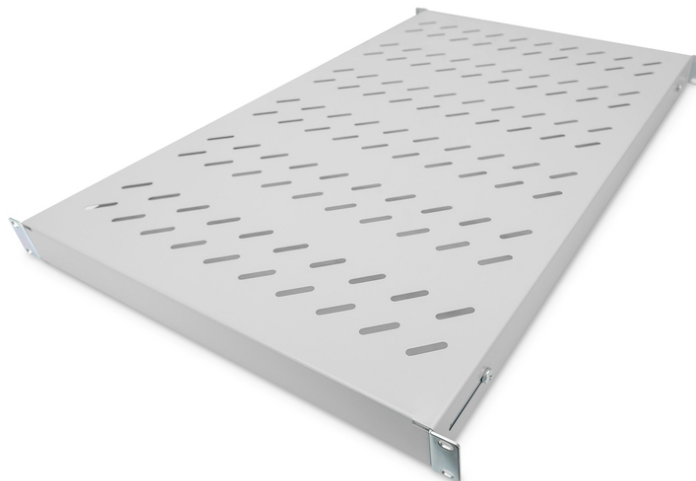

DIGITUS® Shelf with Variable Rails for Fixed Mounting in 483 mm (19") Cabinets

DN-97648

EAN 4016032365006

1U fixed shelf for 1000 mm depth racks 43x484x708 mm, adjust. up to 900 mm depth, grey

The shelves for fixed mounting can be installed easy on the four 483 mm (19") profile rails of your 483 mm (19") network- or server cabinet. Due to their stable, perforated steel sheet with a load capacity of 50 kg, they are the optimal surface for components which are not 483 mm (19") suitable. The fixing rails are can be adjusted if needed.

- for fixed mounting on the four 483 mm (19") profile rails
- sturdy, perforated steel sheet
- incl. fixing material, M6
- 4-point fixing (front- and rear 19" profile rails)

Attributes

- Boja: svijetlo siva, RAL 7035
- Jedinice: 1
- Kapacitet opterećenja: 50 kg
- Težina: 4.33 kg
- Vrsta montaže: Podesive šine za montažu
- Inčni faktor oblika (IEC 60297): 482,6 mm (19")
- Prikladna dubina ormara: 1000 mm