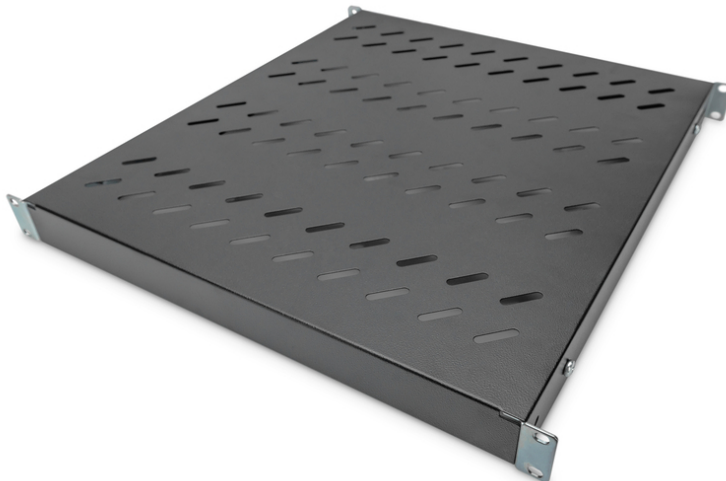

DIGITUS® Shelf with Variable Rails for Fixed Mounting in 483 mm (19") Cabinets

DN-97647

EAN 4016032364993

1U fixed shelf for 800 mm depth racks 43x483x508 mm, adjust. up to 700 mm depth, black

The shelves for fixed mounting can be installed easy on the four 483 mm (19") profile rails of your 483 mm (19") network- or server cabinet. Due to their stable, perforated steel sheet with a load capacity of 50 kg, they are the optimal surface for components which are not 483 mm (19") suitable. The fixing rails are can be adjusted if needed.

- for fixed mounting on the four 483 mm (19") profile rails
- sturdy, perforated steel sheet
- incl. fixing material, M6
- 4-point fixing (front- and rear 19" profile rails)

Attributes

- Boja: crna, RAL 9005
- Jedinice: 1
- Kapacitet opterećenja: 50 kg
- Težina: 3.2 kg
- Vrsta montaže: Podesive šine za montažu
- Inčni faktor oblika (IEC 60297): 482,6 mm (19")
- Prikladna dubina ormara: 800 mm