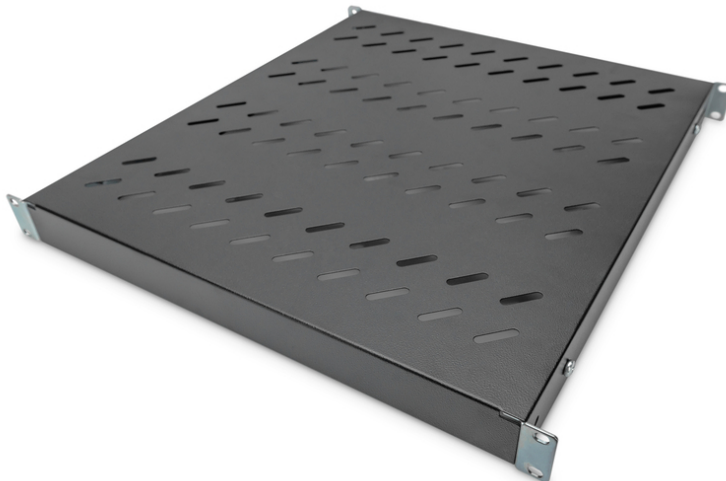

# DIGITUS® Shelf with Variable Rails for Fixed Mounting in 483 mm (19") Cabinets

DN-97647

EAN 4016032364993

### 1U fixed shelf for 800 mm depth racks 43x483x508 mm, adjust. up to 700 mm depth, black

The shelves for fixed mounting can be installed easy on the four 483 mm (19") profile rails of your 483 mm (19") network- or server cabinet. Due to their stable, perforated steel sheet with a load capacity of 50 kg, they are the optimal surface for components which are not 483 mm (19") suitable. The fixing rails are can be adjusted if needed.

- for fixed mounting on the four 483 mm (19") profile rails
- sturdy, perforated steel sheet
- incl. fixing material, M6
- 4-point fixing (front- and rear 19" profile rails)

### Attributes

- Boja: crna, RAL 9005
- Jedinice: 1
- Kapacitet opterećenja: 50 kg
- Težina: 3.2 kg
- Vrsta montaže: Podesive šine za montažu
- Inčni faktor oblika (IEC 60297): 482,6 mm (19")
- Prikladna dubina ormara: 800 mm