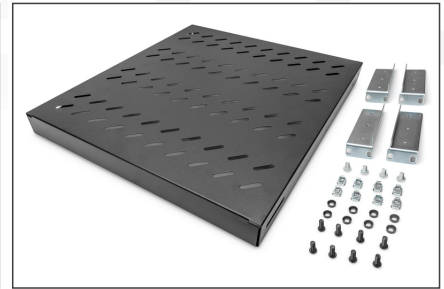

### 1U fixed shelf for 800 mm depth racks 43x483x508 mm, adjust. up to 700 mm depth, black

The shelves for fixed mounting can be installed easy on the four 483 mm (19") profile rails of your 483 mm (19") network- or server cabinet. Due to their stable, perforated steel sheet with a load capacity of 50 kg, they are the optimal surface for components which are not 483 mm (19") suitable. The fixing rails are can be adjusted if needed.

- for fixed mounting on the four 483 mm (19") profile rails
- sturdy, perforated steel sheet
- incl. fixing material, M6
- 4-point fixing (front- and rear 19" profile rails)

### Attributes

- Boja: crna, RAL 9005
- Jedinice: 1
- Kapacitet opterećenja: 50 kg
- Težina: 3.2 kg
- Vrsta montaže: Podesive šine za montažu
- Inčni faktor oblika (IEC 60297): 482,6 mm (19")
- Prikladna dubina ormara: 800 mm