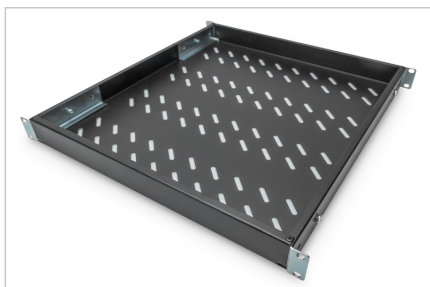

More images: