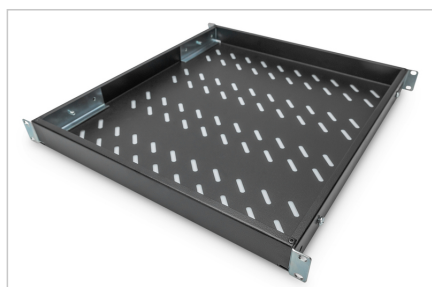

More images: