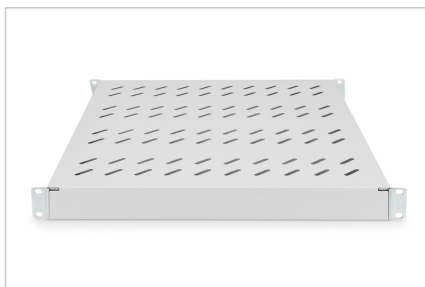

More images: