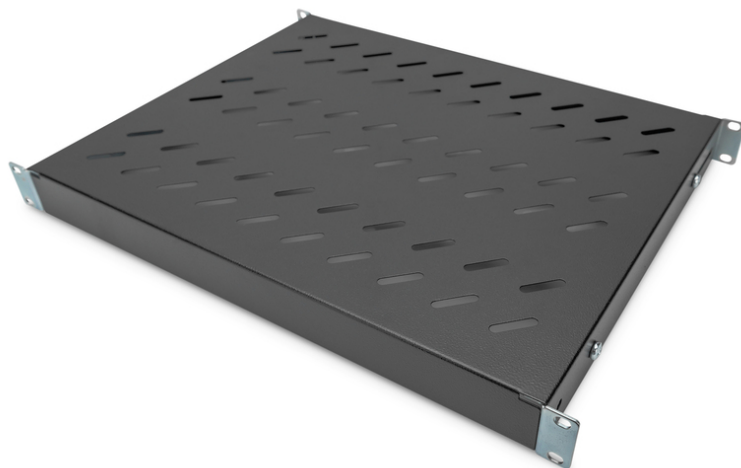

DIGITUS® Shelf with Variable Rails for Fixed Mounting in 483 mm (19") Cabinets

DN-97645

EAN 4016032364979

1U fixed shelf for 600 mm depth racks 43x483x358 mm, adjust. up to 550 mm depth, black

The shelves for fixed mounting can be installed easily on the four 483 mm (19") profile rails of your 483 mm (19") network- or server cabinet. Due to their stable, perforated steel sheet with a load capacity of 50 kg, they are the optimal surface for components which are not 483 mm (19") suitable. The fixing rails can be adjusted if needed.

- for fixed mounting on the four 483 mm (19") profile rails
- sturdy, perforated steel sheet
- incl. fixing material, M6
- 4-point fixing (front- and rear 19" profile rails)

Attributes

- Boja: crna, RAL 9005
- Jedinice: 1
- Kapacitet opterećenja: 50 kg
- Težina: 2.38 kg
- Vrsta montaže: Podesive šine za montažu
- Inčni faktor oblika (IEC 60297): 482,6 mm (19")
- Prikladna dubina ormara: 600 mm