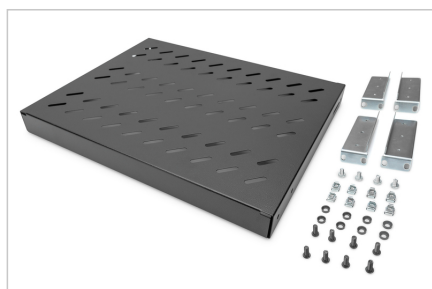

More images: