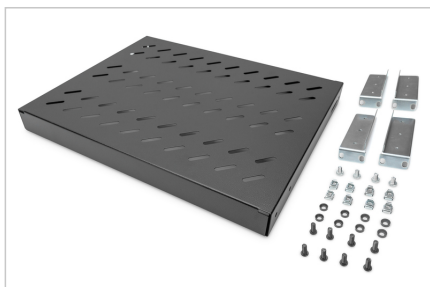

More images: