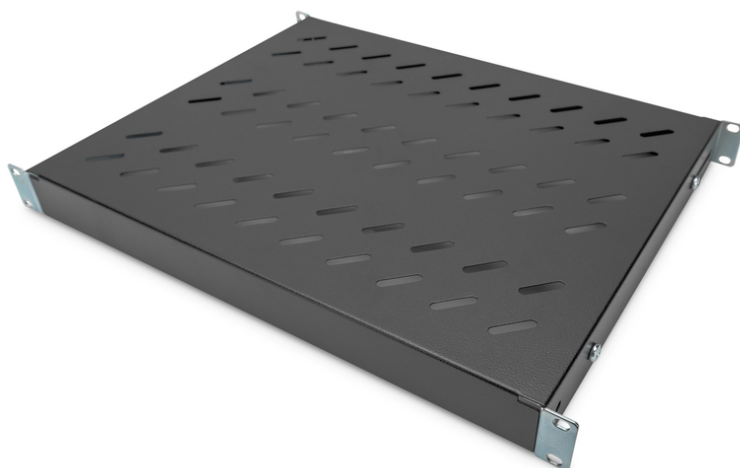

DIGITUS® Shelf with Variable Rails for Fixed Mounting in 483 mm (19") Cabinets

DN-97645

EAN 4016032364979

1U fixed shelf for 600 mm depth racks 43x483x358 mm, adjust. up to 550 mm depth, black

The shelves for fixed mounting can be installed easily on the four 483 mm (19") profile rails of your 483 mm (19") network- or server cabinet. Due to their stable, perforated steel sheet with a load capacity of 50 kg, they are the optimal surface for components which are not 483 mm (19") suitable. The fixing rails are adjustable if needed.

- for fixed mounting on the four 483 mm (19") profile rails
- sturdy, perforated steel sheet
- incl. fixing material, M6
- 4-point fixing (front- and rear 19" profile rails)

Attributes

- Boja: crna, RAL 9005
- Jedinice: 1
- Kapacitet opterećenja: 50 kg
- Težina: 2.38 kg
- Vrsta montaže: Podesive šine za montažu
- Inčni faktor oblika (IEC 60297): 482,6 mm (19")
- Prikladna dubina ormara: 600 mm