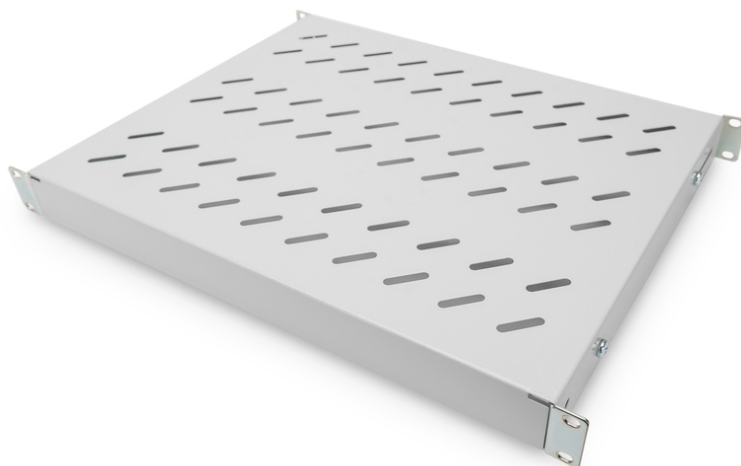

# DIGITUS® Shelf with Variable Rails for Fixed Mounting in 483 mm (19") Cabinets

DN-97644

EAN 4016032364962

### 1U fixed shelf for 600 mm depth racks 44x483x358 mm, adjust. 350-550 mm depth, grey

The shelves for fixed mounting can be installed easy on the four 483 mm (19") profile rails of your 483 mm (19") network- or server cabinet. Due to their stable, perforated steel sheet with a load capacity of 50 kg, they are the optimal surface for components which are not 483 mm (19") suitable. The fixing rails are can be adjusted if needed.

- for fixed mounting on the four 483 mm (19") profile rails
- sturdy, perforated steel sheet
- incl. fixing material, M6
- 4-point fixing (front- and rear 19" profile rails)

### Attributes

- Color: light grey, RAL 7035
- Load capacity: 50 kg
- Mounting type: Adjustable mounting rails
- Units: 1
- Weight: 2.38 kg
- Inch form factor (IEC 60297): 482.6 mm (19")
- Suitable cabinet depth: 600 mm