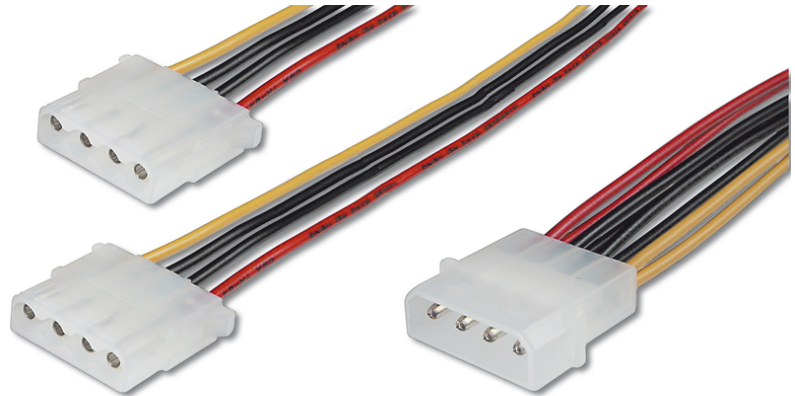

# DIGITUS® Internal Y-power supply cable

AK-430400-002-M  
EAN 4016032325123

### Internal Y-power supply cable 0.20m, IDE - 2x IDE connector

You can never have enough power connections. Whether disk drives, fans, lighting or other consumers, these adaptors doubles the connection at power supply unit for two 13.3 cm (5.25) disk drives.

#### Safe connection and power supply

- IDE plug (13,4cm/5.25") <=> 2x IDE jack (13,4cm/5.25")

#### Attributes

- Assortment: Internal Power Supply Cables

- AWG: 18
- Color cable: various
- Color connector: transparent
- Connector 1: IDE (5,25") power plug
- Connector 2: 2x IDE (5,25") power jack
- Hoods: plastic
- Wire material: CU
- Length: 0.2 m
- Shielding: Unshielded