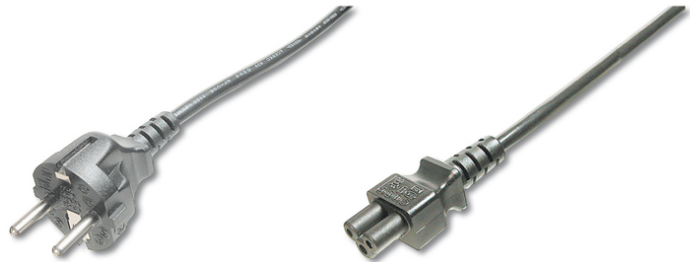

DIGITUS® German Power Cord connection cable

AK-440115-008-S

EAN 4016032322948

Power Cord, CEE 7/7 (Typ-F) - C5 M/F, 0,75m, H05VV-F3G 0.75qmm, bl

This power cord connection cable, also known as „Micky Mouse“ - or „cloverleaf“ connector, is used for the connection of a Laptop or power supply unit to the German indoor power supply system (outlet).

Corresponds to the German guidelines

Attributes

- Assortment: Device Connection Cables
- Cable standard: H05 VV F3G
- Color cable: black

- Color connector: black
- Connector 1: Schuko (CEE 7/7), plug
- Connector 2: IEC C5, jack
- Connector surface: nickel-plated
- Current load capacity: 250V/10A
- Hoods: molded
- Lead cross-section: 0.75qmm
- Packaging: Polybag
- Wire material: CU
- Length: 0.75 m
- Shielding: Unshielded