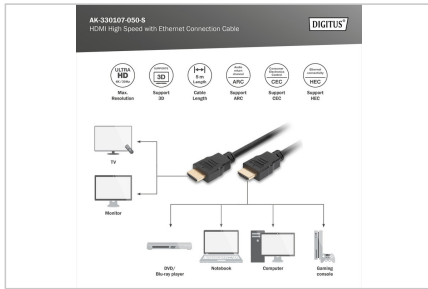

More images:

Safety notes

- When plugging and unplugging the cable, only grasp the plug and do not pull directly on the cable.
- Cables must not be kinked sharply or bent at tight angles, as this can damage the inner wires and lead to failures.
- Make sure that the cables are not under tensile load, as this can damage the insulation and the wires inside the cable.
- Ensure that cables are not laid in areas where they can be easily damaged mechanically.
- Cables should not be used in environments with extremely high or very low temperatures. Observe the product information on the maximum operating temperature of the cable
- Check cables regularly for visible damage such as cracks, kinks or signs of wear. Defective cables should be replaced immediately to avoid failures, short circuits or even electric shocks.

EU responsible person

EU based economic operator ensuring the product complies with the required regulations.

ASSMANN Electronic GmbH
Auf dem Schüffel 3
Lüdenscheid, Germany
<https://www.assmann.com>
info@assmann.com