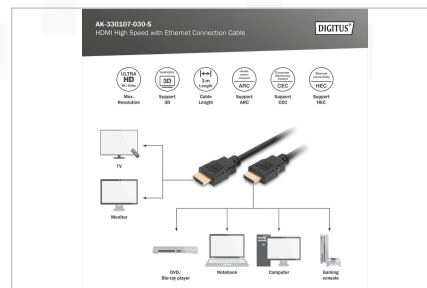

More images:

Safety notes

- When plugging and unplugging the cable, only grasp the plug and do not pull directly on the cable.
- Cables must not be kinked sharply or bent at tight angles, as this can damage the inner wires and lead to failures.
- Make sure that the cables are not under tensile load, as this can damage the insulation and the wires inside the cable.
- Ensure that cables are not laid in areas where they can be easily damaged mechanically.
- Cables should not be used in environments with extremely high or very low temperatures. Observe the product information on the maximum operating temperature of the cable
- Check cables regularly for visible damage such as cracks, kinks or signs of wear. Defective cables should be replaced immediately to avoid failures, short circuits or even electric shocks.

EU responsible person

EU based economic operator ensuring the product complies with the required regulations.

ASSMANN Electronic GmbH
Auf dem Schüffel 3
Lüdenscheid, Germany
<https://www.assmann.com>
info@assmann.com