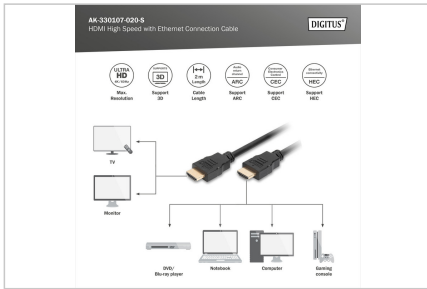

More images:

Safety notes

- When plugging and unplugging the cable, only grasp the plug and do not pull directly on the cable.
- Cables must not be kinked sharply or bent at tight angles, as this can damage the inner wires and lead to failures.
- Make sure that the cables are not under tensile load, as this can damage the insulation and the wires inside the cable.
- Ensure that cables are not laid in areas where they can be easily damaged mechanically.
- Cables should not be used in environments with extremely high or very low temperatures. Observe the product information on the maximum operating temperature of the cable
- Check cables regularly for visible damage such as cracks, kinks or signs of wear. Defective cables should be replaced immediately to avoid failures, short circuits or even electric shocks.

EU responsible person

EU based economic operator ensuring the product complies with the required regulations.

ASSMANN Electronic GmbH
Auf dem Schüffel 3
Lüdenscheid, Germany
<https://www.assmann.com>
info@assmann.com