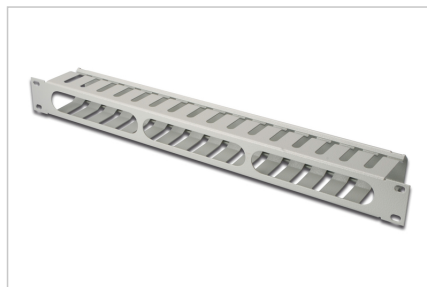

More images: