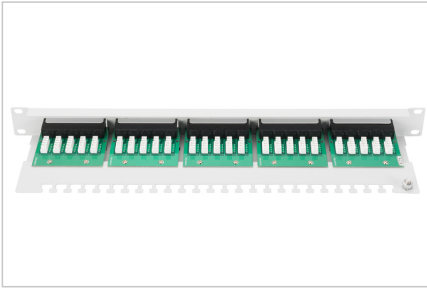

More images:

Safety notes

- Protect product from moisture
- Avoid antistatic charging when installing the product
- Observe the specifications of the raw cable manufacturer during installation

EU responsible person

EU based economic operator ensuring the product complies with the required regulations.

ASSMANN Electronic GmbH
Auf dem Schüffel 3
Lüdenscheid, Germany
<https://www.assmann.com>
info@assmann.com