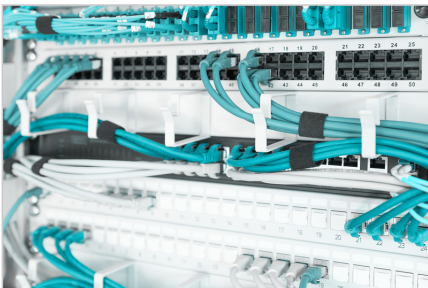

More images: