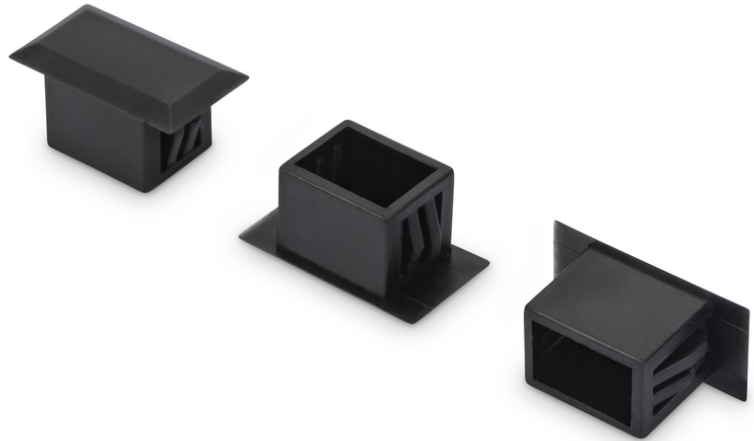

DIGITUS® Fiber blind plate

AL-BP-LCD

EAN 4016032262879

Blindplate for LC duplex holes 100 pcs.

Blindplate for LC duplex holes, 100 pcs.

- Used in termination boxes to cover ports not used

- Avoids dust and dirt in termination boxes
- Shipment: 100 pcs. per poly bag
- Material: plastic, black