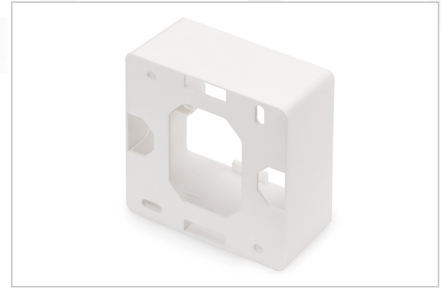

More images:

Safety notes

- Protect product from moisture
- Avoid antistatic charging when installing the product
- Observe the specifications of the raw cable manufacturer during installation

EU responsible person

EU based economic operator ensuring the product complies with the required regulations.

ASSMANN Electronic GmbH
Auf dem Schüffel 3
Lüdenscheid, Germany
<https://www.assmann.com>
info@assmann.com