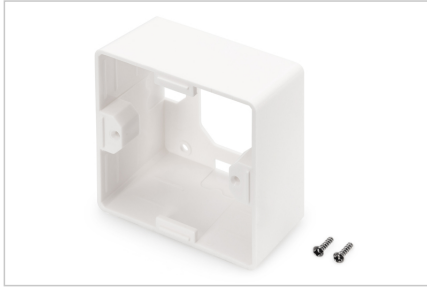

More images:

Safety notes

- Protect product from moisture
- Avoid antistatic charging when installing the product
- Observe the specifications of the raw cable manufacturer during installation

EU responsible person

EU based economic operator ensuring the product complies with the required regulations.

ASSMANN Electronic GmbH
Auf dem Schüffel 3
Lüdenscheid, Germany
<https://www.assmann.com>
info@assmann.com