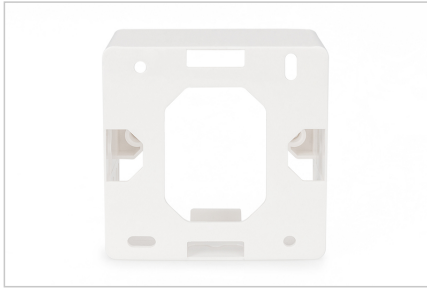

More images:

Safety notes

- Protect product from moisture
- Avoid antistatic charging when installing the product
- Observe the specifications of the raw cable manufacturer during installation

EU responsible person

EU based economic operator ensuring the product complies with the required regulations.

ASSMANN Electronic GmbH
Auf dem Schüffel 3
Lüdenscheid, Germany
<https://www.assmann.com>
info@assmann.com