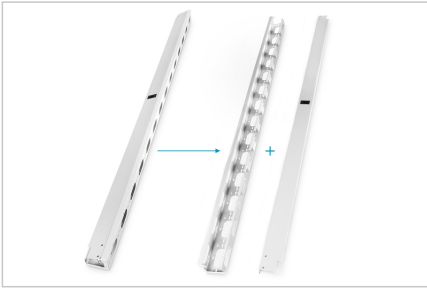

More images:

Safety notes

- When installing and using the accessory product for network cabinets, observe the respective safety instructions of the manufacturer or the cabinet system in which you want to use the accessory.

EU responsible person

EU based economic operator ensuring the product complies with the required regulations.

ASSMANN Electronic GmbH
Auf dem Schüffel 3
Lüdenscheid, Germany
<https://www.assmann.com>
info@assmann.com