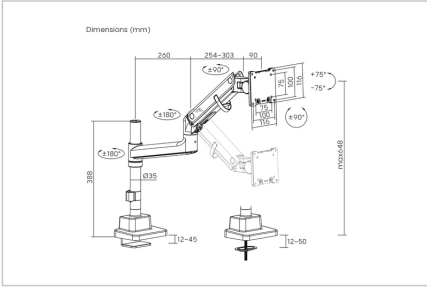

More images: