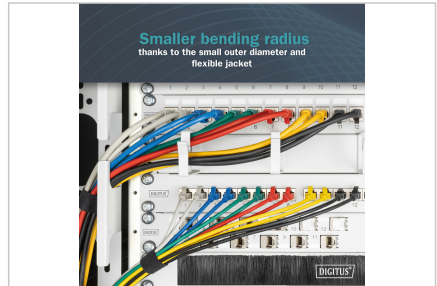

DIGITUS® CAT 6A F-FTP Slim patch cord, 7 m, gray

DK-1632-A-070S
EAN 4016032502159

CAT 6A F-FTP slim patch cord, Cu, LSZH AWG 32/7, length 7m, Grey

DIGITUS® Slim patch cables are characterized by their small outer diameter and flexible jacket. The slim design enables versatile use in your network. In addition, DIGITUS® Slim patch cables are manufactured in accordance with the ISO/IEC 11801 and DIN EN 50173 CAT 6A standards. They guarantee that the cable installation complies with the ISO & EN channel specification and offer excellent performance in DIGITUS® CAT 6A cabling. Performance has been tested up to 500 MHz, including features such as near-end crosstalk ("NEXT"). DIGITUS® patch cables have been specially developed to meet all requirements in various application areas. Each cable is equipped with a molded anti-kink sleeve with strain relief. In addition, the sleeve has a locking lever protection that prevents the cable from kinking and the locking lever from breaking off the plug.

More images:

Compact Connectors
ideal for usage in confined spaces

Standard Patch Cable Slim Patch Cable

DIGITUS

Slim and flexible design
to save space in confined areas

3 m Standard Patch Cable 3 m Slim Patch Cable

DIGITUS

Nearly half as thick

Perfect for cable management in high density solutions

DIGITUS

CAT6A F/FTP Slim Patch Cord
Especially developed to meet all requirements in various application areas

- CAT 6A Compatibility
- 10 Gbps Data Transmission
- AWG 23/27 Wire Gauge
- PoE Charging Delivery
- Low Smoke Zero Halogen