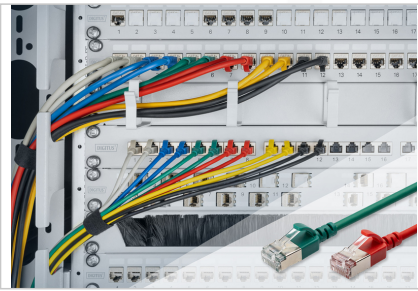

More images: