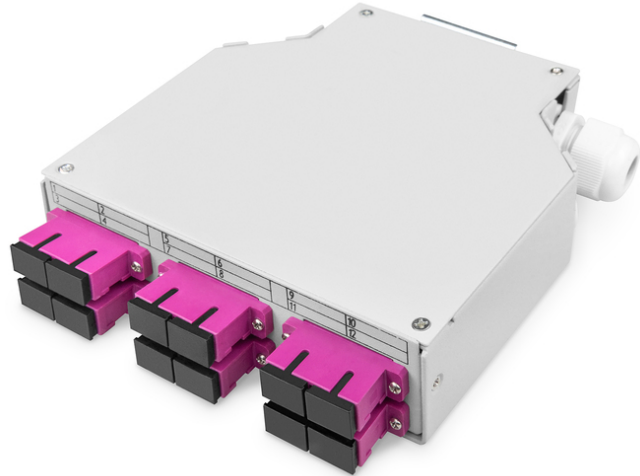

DIGITUS® Fiber optic DIN rail box, MM-OM4, assembled, with SC adapter and pigtail

DN-963850-4

EAN 4016032493129

Fiber DIN Rail Box, Preassembled, MM OM4, 6 SC DX with Pigtails and Couplers

The fiber optic DIN rail box is a special, compact housing for the efficient management, distribution and protection of fiber optic cables in industrial and telecommunications environments. It is designed for mounting on a DIN rail and is therefore ideal for installation in switch cabinets, control panels and distribution boxes. The box comes pre-configured with key fiber optic components, including adapters, pigtails and splice trays, providing a ready-to-use solution that enables quick installation and ensures reliable connectivity. The space-saving design ensures that it can be neatly mounted alongside other equipment without cluttering the installation space. The cable management features help maintain the integrity of fiber optic connections and prevent signal degradation.

The pre-assembled fiber optic DIN rail box with its pre-installed adapters and pigtail is quickly ready for use and ensures minimal set-up time. It provides reliable protection for fiber optic connections under various application scenarios.

- Number of connections : 6
- Suitable for splicing installation cables

- Capacity: up to 12 fibers
- Fiber type : Multimode
- Fiber class : OM4
- Fiber structure : 50/125 μ m
- Equipped with SC-Dx adapter and SC pigtail
- Adapter : SC Duplex with ceramic sleeves
- Length of the fiber pigtail : 2 m
- Diameter of the fiber pigtail: 0.9 mm
- Housing : Steel
- Color : Grey (RAL 7035)
- Cable entry : Two cable entry openings and one M20 cable gland
- Strain relief : through cable gland
- Temperature - Operation °C -20 °C - 60 °C
- Temperature - Storage °C -20 °C - 60 °C
- Dimensions : 135 x 38 x 141 mm