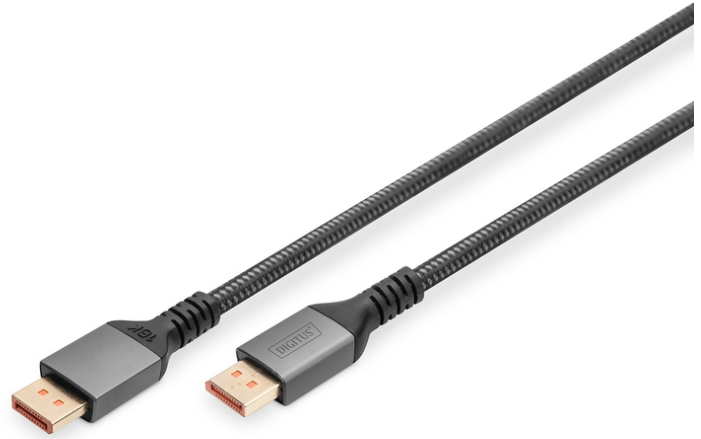

# DIGITUS® 16K DisplayPort Connection Cable, Version 2.1, 1m, 80G, black

DB-340111-010-S

EAN 4016032491187

### Premium DisplayPort Connection Cable, Type DP M/M, 1.0m, Alu Housing, UHD 16K, DP 2.1, bl

With the cable standard 2.1, the DisplayPort cable supports the latest technology and all current requirements – from the transmission of high-resolution UHD 16K content to the support of HDCP and DPCP encryption. HDCP version 2.2 ensures secure transmission of content and protects your media against unauthorized access. Mirror your notebook desktop onto a large monitor or expand your desktop with an additional display using DisplayPort. High-speed data transfer of up to 80 Gbps is possible with this high-quality cable, no judder even during the most demanding graphics applications or games. Not only does this cable support impressive resolutions such as 16K @ 60 Hz, 8K @ 120 Hz, it also enables additional formats including 4K @240 Hz, 2K @ 240 Hz. Versatility is the key here, which makes it ideal for a variety of devices and display configurations. Gold-plated contacts and double shielding of the cable ensure maximum conductivity and interference-free transmission.

### Attributes

- AWG: 30
- Color cable: black
- Connector 1: DP, plug
- Connector 2: DP, plug
- Connector surface: gold-plated
- DisplayPort standard: DisplayPort 2.1
- Ferrite filter: none
- HDTV Standard: Ultra HD 8K
- Hoods: Aluminum
- Interlock: none
- Length: 1 m
- AOC - Active Optical Cable: no
- Shielding: Double shielding