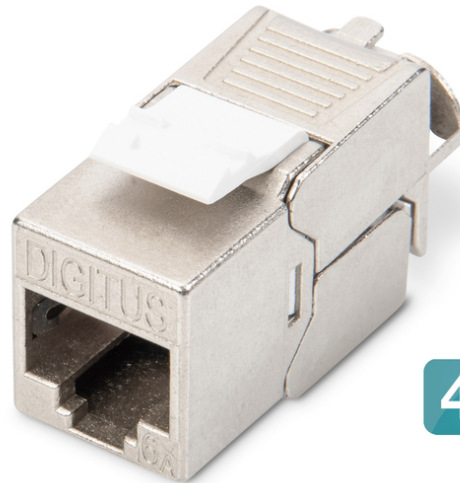

DIGITUS® CAT 6A Keystone module, shielded, tool-free mounting connection - 48 pcs.

DN-93615-48

EAN 4016032490586

48x

CAT 6A Keystone Jack, shielded, 48 pcs. toolfree connection

The shielded CAT 6A Keystone module set DN-93615 from DIGITUS® impresses with future-oriented standards and high-end quality for your network. The compact design allows a series installation in 483 mm (19") 1U panels. The tool-free installation is carried out via LSA strips, color-coded according to EIA/TIA 568 A&B. Thanks to its compact design, the module also fits into design-compatible modular junction boxes.

Quick and easy installation without special tools

- Category 6A 10GBase-T, 500 MHz
- ISO/IEC 11801 3rd Edition, EN 50173-1
- Suitable for IEEE 802.3 af/at/bt - PoE, PoE+ (4PPoE in permanent link)
- Suitable for distribution panel and junction box installation
- RJ45 socket, 8P8C
- Cable installation via insulation displacement connectors, color-coded according to EIA/TIA 568 A & B
- Strain relief and cable fixing using cable ties
- Tool-free mounting connection
- 360° shield contacting
- Housing material: Zinc die-cast - nickel-plated
- Contact material: phosphor bronze
- Coating Contacts: Nickel, gold-plated