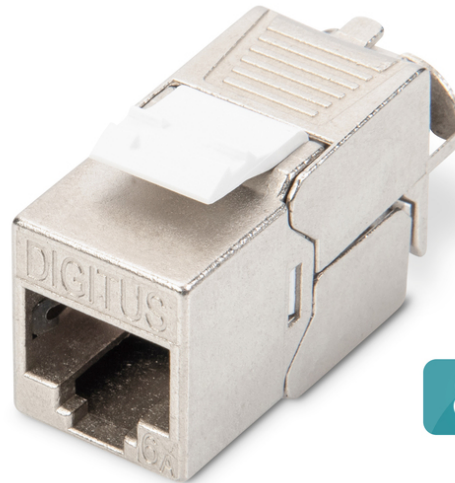

DIGITUS® CAT 6A Keystone module, shielded, tool-free mounting connection - 8 pcs.

DN-93615-8

EAN 4016032490579

CAT 6A Keystone Jack, shielded, 8 pcs. tool free connection

The shielded CAT 6A Keystone module set DN-93615 from DIGITUS® impresses with future-oriented standards and high-end quality for your network. The compact design allows a series installation in 483 mm (19") 1U panels. The tool-free installation is carried out via LSA strips, color-coded according to EIA/TIA 568 A&B. Thanks to its compact design, the module also fits into design-compatible modular junction boxes.

Quick and easy installation without special tools

- Category 6A 10GBase-T, 500 MHz
- ISO/IEC 11801 3rd Edition, EN 50173-1
- Suitable for IEEE 802.3 af/at/bt - PoE, PoE+ (4PPoE in permanent link)
- Suitable for distribution panel and junction box installation
- RJ45 socket, 8P8C
- Cable installation via insulation displacement connectors, color-coded according to EIA/TIA 568 A & B
- Strain relief and cable fixing using cable ties
- Tool-free mounting connection
- 360° shield contacting
- Housing material: Zinc die-cast - nickel-plated
- Contact material: Phosphor bronze
- Coating Contacts: Nickel, gold-plated