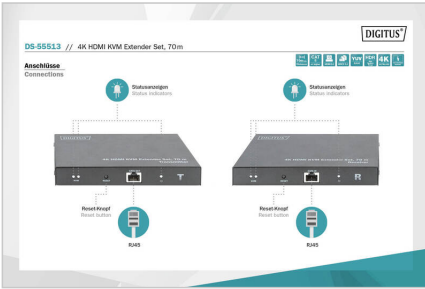

More images: