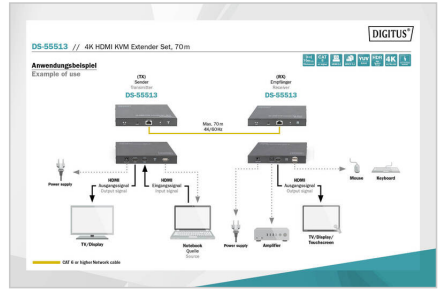

More images: