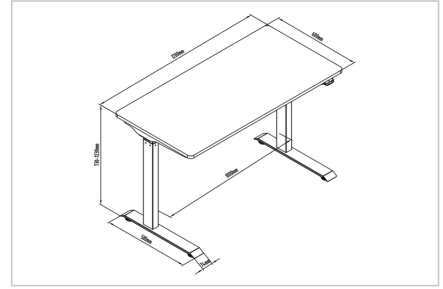

More images:

Electric Height-Adjustable Desk