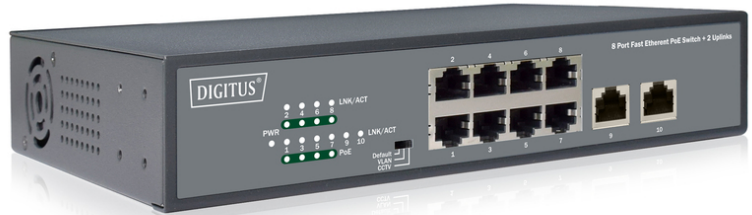

DIGITUS® 8-Port Fast Ethernet PoE Networkswitch, Desktop, unmanaged, 2 Uplink Ports RJ45, 120 W, af/at

DN-95323-1

EAN 4016032457862

Fast Ethernet PoE Switch 8-port PoE + 2-port uplink, 120W PoE budget

Fast Ethernet PoE Switch, 8-port PoE + 2-port uplink, 120W PoE budget

Network Switch with integrated Power over Ethernet (PoE) solution for an optimal, cost effective and fast integration in small or medium-sized networks

- 8-port 10/100Base-TX with PoE support
- 2-port Fast Ethernet uplink
- Meets the network standards IEEE 802.3, IEEE802.3u, IEEE802.3q, IEEE802.3az, IEEE802.3x, IEEE802.3af, IEEE802.3at
- With integrated DIP switch to enable VLAN or extensive mode
- Extensive mode for ranges up to 250 meters with a transmission rate of 10Mbps
- PoE current output 55 V DC, max. 30 W per port
- PoE power supply mode A, PIN 1/2(+), 3/6(-)
- Supports non-blocking, non-head-of-line forwarding
- Supports back pressure and bandwidth control in each port
- Store and forward technology for optimized data transfer
- Automatic speed and half/full duplex recognition/adjustment
- Auto MDI/MDI-X function
- Backplane with 2 Gbps
- Supports up to 8K MAC addresses
- Integrated power supply unit

- Maximum PoE power of 120 watts
- Maximum output line 125 watts
- Fanless design

Attributes

- Number of ports: 8
- PoE Power budget: 120 W
- PoE standard: IEEE802.3at (PoE+)
- Ethernet speed: Fast Ethernet
- Industrial usage: no
- Installation type: 19 inch, Desktop
- Managed: no
- Number of ports (Uplink): 2
- Outdoorsuitable: no
- PoE (Power over Ethernet): yes
- Protection against vandalism: no
- Uplink port connection: RJ45/SFP
- VLAN: no