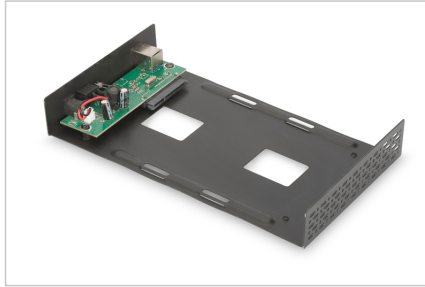

More images: