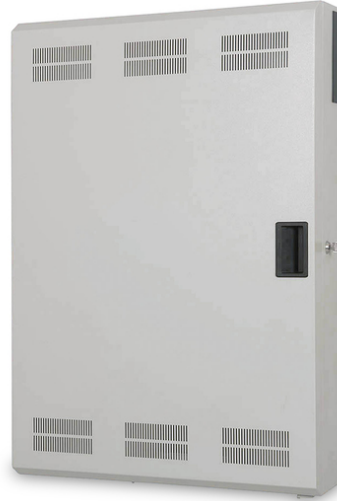

DIGITUS® Wall Mounting Cabinets - Slim

DN-19 WM-3H3V-SL
EAN 4016032383116

Wall mounting cabinet, slim, 900x600x200 mm 3U horizontal and 3U vertical, grey (RAL 7035)

The 483 mm (19") wall mounting cabinets of the slim series allow a horizontal or vertical mounting of 3U with two independent mounting areas for patch panels, switches, routers or other 483 mm (19") active components.

Slim design with rotating mounting profiles inside

- 1.0 - 1.5 mm strong steel sheet
- 2x 3U usable mounting areas
- Mounting areas can be turned by 100°
- Punched out cable entries with plastic cover on all sides (145x70 mm)
- Bottom is prepared for fan units
- Lockable front door with air ventilation slots
- Several cable fixing points for a neat cable management
- Maximum equipment mounting height inside (from top profile to base): 650 mm

Attributes

- Cabinet type: Wall mounting cabinet, home automation
- Color: light grey, RAL 7035
- Depth: 200 mm
- Front door: Steel door, closed, single opening
- Load capacity: 100 kg
- Side panels: Both sides
- Units: 3
- Width: 600 mm
- IP protection class: IP20
- Mounted: yes