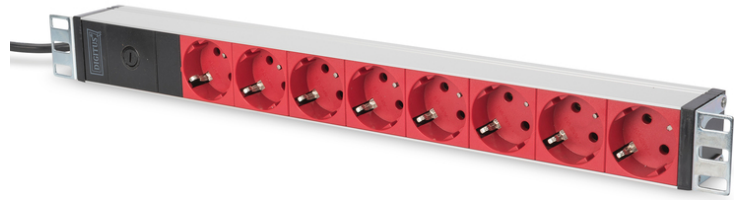

# DIGITUS® aluminum outlet strip with pre-fuse, 8 safety outlets, 2 m supply IEC C14 plug

DN-95410-R

EAN 4016032369721

### 1U Aluminum PDU, rackmountable, 8x red CEE 7/3 10A Plug, 250VAC 50/60Hz, outlet

The DIGITUS® power distribution units are the perfect solution for you 482.6 mm (19") network- or server cabinet. Optimized for rack installation with 220-240V 50-60 Hz the DIGITUS® PDU offer you the best performance with qualified efficiency. The 482.6 mm (19") fixing material provides an optimized enclosing on the profile rails of your cabinets. Every PDU can be mounted horizontally as well as vertically and has the possibility, according to the cabinet, to be mounted faced up or down.

#### Safe and professional power in the 482.6 mm (19") range

- 8x RED Socket outlets 250VAC 50/60Hz / 10A / 2500W
- Aluminum profile
- 35° turned outlets
- 2 metal fixings included

- Cable: 2 m H05VV-F 3G1,5 mm<sup>2</sup>
- IEC C14, plug
- Pre-fuse
- 35° turned safety outlets

#### Attributes

- Current: 10 A
- Input Plug: IEC 60320 C14 inlet
- Installation: Rack 0U, Rack 1U
- Outlets: CEE 7/3
- Phase: 1ph
- Power: 2,3 kVA
- Volts: 230 V
- Inch form factor (IEC 60297): 482.6 mm (19")