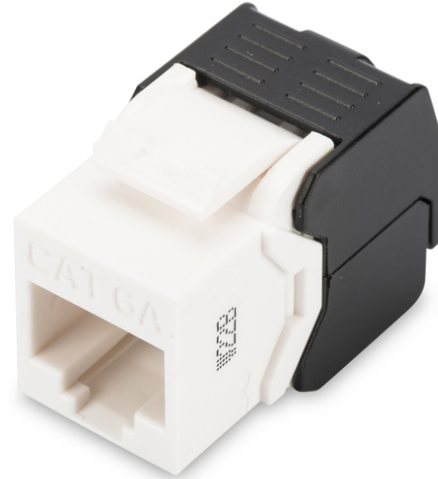

# DIGITUS® CAT 6A Keystone module, unshielded

DN-93606

EAN 4016032366317

### CAT 6A Keystone Jack, unshielded tool free connection

The "DN-93606" keystone module from DIGITUS® is unshielded and offers excellent performance and connection quality for your network with a tool-free mounting connection. Its compact design allows 24 units to be installed in series in 483 mm (19") 1U panels. It is compliant with Category 6A / 10GBase-T Channel, ANSI/EIA/TIA 568C.2.1:2002, ISO/IEC 11801:2002.

- Transmission characteristics: Category 6A, class EA
- Application areas: Up to 500 MHz, 10GBase-T
- Suitable for IEEE 802.3 af/at/bt - PoE, PoE+ & 4PPoE (in permanent link)
- General properties:
- Suitable for 483 mm (19") rack mounting
- RJ45 sockets, 8P8C
- Cable installation via LSA strips, color-coded according to EIA/TIA 568 A & B
- Cable fixation by means of quick latches
- Tool-free mounting connection
- Technical features:
- RJ45 socket material: ABS UL 94V-0

- Contact RJ45 socket: Nickel-plated phosphor bronze, 0.5 mm gold-plated contact
- LSA cutting clamp: Krone LSA+, UL 94V-2, galvanized phosphor bronze
- Printed circuit board: FR4, UL 94V-0
- Physical properties:
- Insertion force: 30N max. (IEC 60603-7-5)
- Tensile load: 7.7 kg between socket and plug
- Operating temperature: -20° C to +70 °C (ISO/IEC 11801, EN 50173-1, ANSI/TIA/EIA 568 C)
- Socket mating cycle: > 750 acc. to ISO/IEC 11801, IEC 60603-7-5
- Terminal: > 200 acc. to ISO/IEC 11801, IEC 60603-7-5
- Core receptacle: 22-26 AWG solid and stranded conductors
- Insulation resistance: > 500 MOhm
- Contact resistance: < 20 milliOhms
- Dielectric strength: 1000 VDC (contact/contact), 1500 VDC (contact/ground)