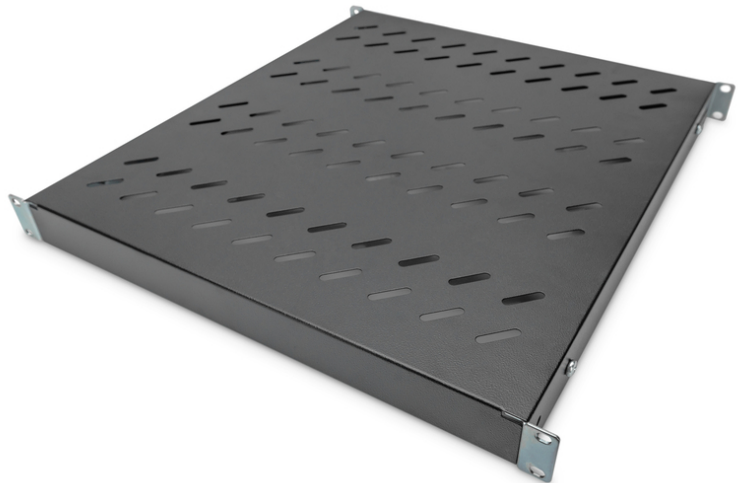

DIGITUS® Shelf with Variable Rails for Fixed Mounting in 483 mm (19") Cabinets

DN-97647

EAN 4016032364993

1U fixed shelf for 800 mm depth racks 43x483x508 mm, adjust. up to 700 mm depth, black

The shelves for fixed mounting can be installed easy on the four 483 mm (19") profile rails of your 483 mm (19") network- or server cabinet. Due to their stable, perforated steel sheet with a load capacity of 50 kg, they are the optimal surface for components which are not 483 mm (19") suitable. The fixing rails are can be adjusted if needed.

- for fixed mounting on the four 483 mm (19") profile rails
- sturdy, perforated steel sheet
- incl. fixing material, M6
- 4-point fixing (front- and rear 19" profile rails)

Attributes

- Color: black, RAL 9005
- Load capacity: 50 kg
- Mounting type: Adjustable mounting rails
- Units: 1
- Weight: 3.2 kg
- Inch form factor (IEC 60297): 482.6 mm (19")
- Suitable cabinet depth: 800 mm