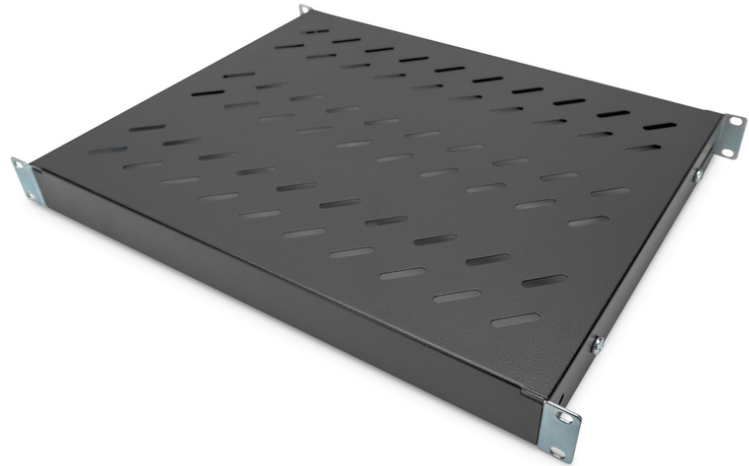

DIGITUS® Shelf with Variable Rails for Fixed Mounting in 483 mm (19") Cabinets

DN-97645

EAN 4016032364979

1U fixed shelf for 600 mm depth racks 43x483x358 mm, adjust. up to 550 mm depth, black

The shelves for fixed mounting can be installed easily on the four 483 mm (19") profile rails of your 483 mm (19") network- or server cabinet. Due to their stable, perforated steel sheet with a load capacity of 50 kg, they are the optimal surface for components which are not 483 mm (19") suitable. The fixing rails are adjustable if needed.

- for fixed mounting on the four 483 mm (19") profile rails
- sturdy, perforated steel sheet
- incl. fixing material, M6
- 4-point fixing (front- and rear 19" profile rails)

Attributes

- Color: black, RAL 9005
- Load capacity: 50 kg
- Mounting type: Adjustable mounting rails
- Units: 1
- Weight: 2.38 kg
- Inch form factor (IEC 60297): 482.6 mm (19")
- Suitable cabinet depth: 600 mm