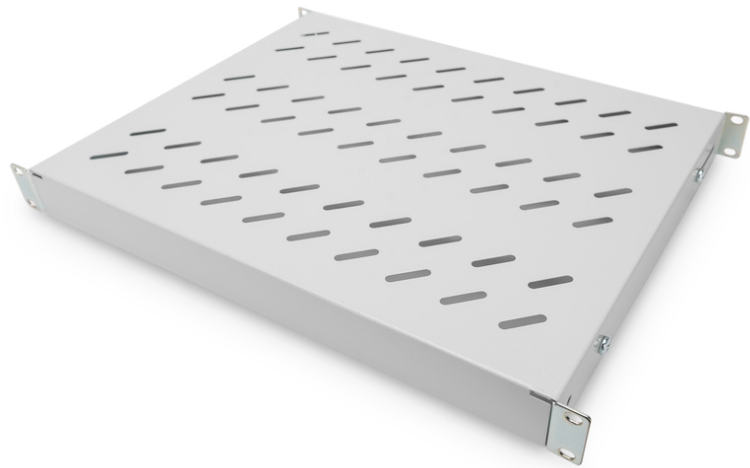

DIGITUS® Shelf with Variable Rails for Fixed Mounting in 483 mm (19") Cabinets

DN-97644

EAN 4016032364962

1U fixed shelf for 600 mm depth racks 44x483x358 mm, adjust. 350-550 mm depth, grey

The shelves for fixed mounting can be installed easy on the four 483 mm (19") profile rails of your 483 mm (19") network- or server cabinet. Due to their stable, perforated steel sheet with a load capacity of 50 kg, they are the optimal surface for components which are not 483 mm (19") suitable. The fixing rails are can be adjusted if needed.

- for fixed mounting on the four 483 mm (19") profile rails
- sturdy, perforated steel sheet
- incl. fixing material, M6
- 4-point fixing (front- and rear 19" profile rails)

Attributes

- Color: light grey, RAL 7035
- Load capacity: 50 kg
- Mounting type: Adjustable mounting rails
- Units: 1
- Weight: 2.38 kg
- Inch form factor (IEC 60297): 482.6 mm (19")
- Suitable cabinet depth: 600 mm