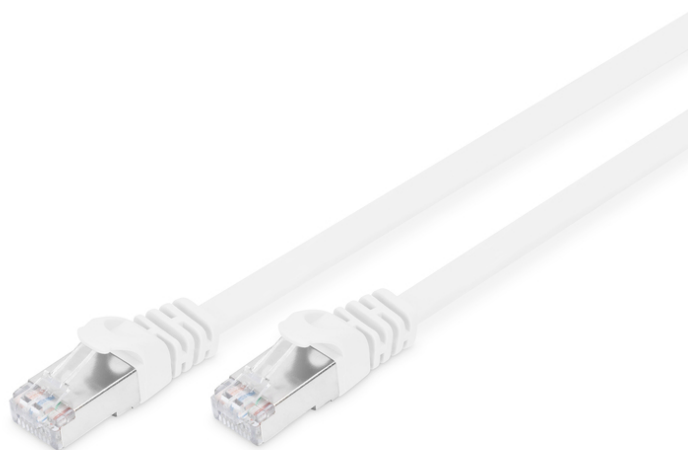

DIGITUS® CAT 6A U-FTP patch cord, Cu, PVC AWG 30/7, length 2 m, color white

DK-1644-A-020F/WH
 EAN 4016032348382

CAT 6A U-FTP flat patch cable, PVC, Cu AWG 30, Length 2m, color white

The DIGITUS® Category 6A Class EA patch cords are manufactured and tested to the ISO/IEC 11801 and DIN EN 50173 Category 6 A specifications. They will guarantee the installed cabling system is compliant with the ISO & EN channel specification requirements and will provide optimum performance levels of DIGITUS® Category 6A cabling. The performance is tested up to 500 MHz inclusive performance characteristics such as near end cross talk ("NEXT"). DIGITUS® patch cords are designed and produced to fulfill the highest requirements of various application areas in full volume. Each cable is fitted with a molded boot which comes with kink protection and strain relief. Furthermore the boot is equipped with a latch protection that prevents the latching lever against breaking. You can easily identify the Category 6A, because of the transparent yellow colored connector.

Cavo di rete ultrasottile a basso profilo - Ideale per un'installazione invisibile sotto i tappeti o dietro il battiscopa

- Lunghezza minima di avvio
- Cuffie rovesciate con scarico della trazione
- Conduttore: Cu

Attributes

- Assortimento: Cavi patch a doppino intrecciato
- Categoria: CAT 6A
- Schermatura: U-FTP, coppie con foglio in metallo
- Lunghezza: 2 m
- Colore: bianco
- Guaina: PVC
- Struttura: 4 x 2 AWG 30/7
- Versione stretta: sì
- Flat Version: sì