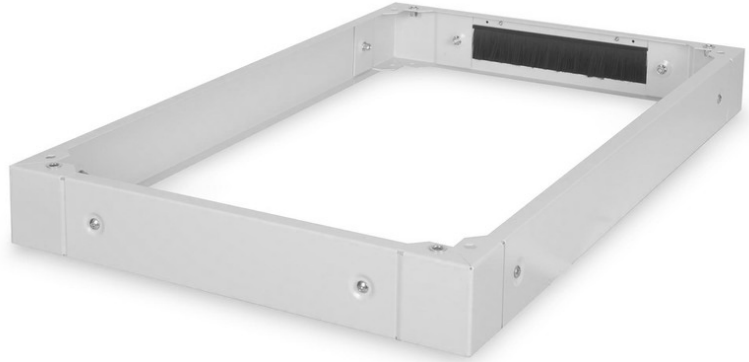

DIGITUS® Base for server enclosures in the Unique series - 600x1000 mm (WxD)

DN-19 PLINTH-6/10-1

EAN 4016032334965

Plinth for Unique server racks 100x600x1000 mm, color grey (RAL 7035)

The plinths are available for all 483 mm (19") cabinets in the Unique series and the Dynamic Basic series from DIGITUS. Increases the ground clearance by 100 mm. Up to two plinths can be mounted on top of each other to achieve a height of 200 mm. The interior can be used to store excess cable lengths and for cable management. Supplied unassembled.

The DIGITUS® 483 mm (19") accessories have been developed to meet the high demands of IT infrastructure. It is manufactured according to German quality standards.

- Simple installation under the cabinets
- 1.5 - 2.0 mm thick sheet steel

- Removable side panels
- Rear panel with cable entry and brush strip, 300 x 60 mm
- Maximum load capacity: 1000 kg

Attributes

- Color: light grey, RAL 7035
- Depth: 1000 mm
- Width: 600 mm
- For cabinet series: Unique Server
- Inch form factor (IEC 60297): 482.6 mm (19")