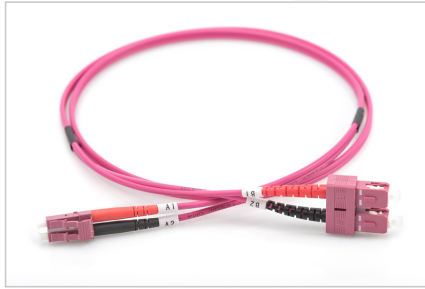

# DIGITUS® Fiber Optic Multimode Patch Cord, OM4, LC / SC

DK-2532-10-4

EAN 4016032308966

**FO patch cord, duplex, LC to SC MM OM4 50/125 μ, 10 m**

FO patch cord, duplex, LC to SC,MM OM4 50/125 μ, 10 m

**Future-oriented standards and high-end quality for your network.**

- Duplex cable
- LSOH
- Connector with ceramic ferrule
- Cable diameter 2 mm
- Single packed with test-report
- Color: RAL 4003

**Attributes**

- Assortment: Fiber Optic Patch Cables

- Boot: two-color
- Cable diameter: 2 mm
- Cable jacket: LSOH
- Cable type: I-VH 2G50/125μ
- Color cable: erika violett
- Connector 1: LC
- Connector 2: SC
- Fiber class: OM4
- Fiber diameter: 50/125μ
- Mode: Multimode
- Packaging: DIGITUS Polybag
- Length: 10 m

More images:

Part No.	DK-2532-10-4			
Lenght	10 m			
Cable Type	Duplex MM 50/125		OM4 LSZH	
	END A		END B	
Connector Type	LC		SC	
Insertion Loss (dB)	0.16	0.13	0.15	0.14
Return Loss (dB)	41.20	39.10	38.20	42.30
Q.C.	PASS			