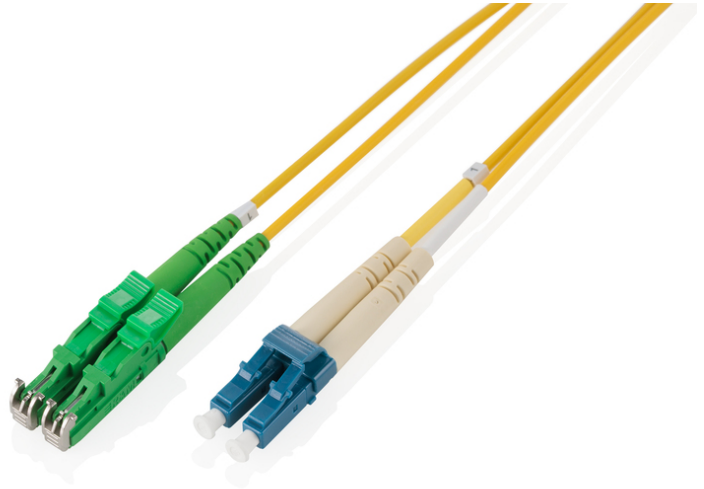

DIGITUS® Fiber Optic Patch Cord, E2000 (8° APC) to LC (UPC), Singlemode

AL-9E2000LC-101
 EAN 4016032308331

FO patch cord, duplex, E2000 (APC) to LC (UPC) R+M, SM OS2 09/125 μ, 10 m

DIGITUS® Professional offers a wide range of high quality fiber optic patch cables. Practically every request and every requirement is covered by the broad range of cable types. The product range includes OM1, OM2, OM3 and OS2 versions. DIGITUS® fiber optic installation cables guarantee the best performance and fail-safety. All cables are single packed a polybag with test report.

Cost reduction by verifiable quality and high performance.

- Duplex cable
- LSOH
- Connector with ceramic ferrule
- Single packed with test-report
- Single packed with test-report

- Fiber Category : G.657.A2

Attributes

- Assortment: Fiber Optic Patch Cables
- Boot: single-color
- Cable type: I-VH 2E9/125μ
- Color cable: yellow
- Connector 1: E2000 (APC)
- Connector 2: LC
- Fiber class: OS2
- Fiber diameter: 9/125μ
- Mode: Singlemode
- Packaging: Polybag
- Length: 10 m