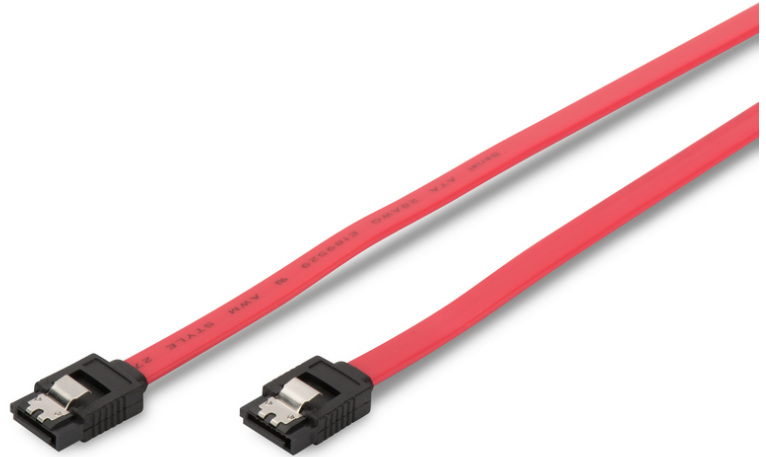

DIGITUS® SATA connection cable

AK-400102-005-R
EAN 4016032299950

SATA connection cable, L-type, w/ latch F/F, 0.5m, straight, SATA II/III, re

This internal data cable used to connect Serial-ATA Hard Drives as well as CD-/DVD/Blue-Ray Recorder to the Mainboard, for example. It's also downward compatible to SATA rev. II/I

With latch for a secure connection

Attributes

- Assortment: SATA Cables
- AWG: 28
- Color cable: red

- Color connector: black
- Connector 1: SATA (7pin) connector, L-type
- Connector 2: SATA (7pin) connector, L-type
- Data rate: 6 Gbit/s
- Hoods: molded
- Interlock: Metal latch
- Packaging: Polybag
- Style: Flat cable
- Version: SATA Revision 3
- Wire material: CU
- Length: 0.5 m
- Shielding: Unshielded