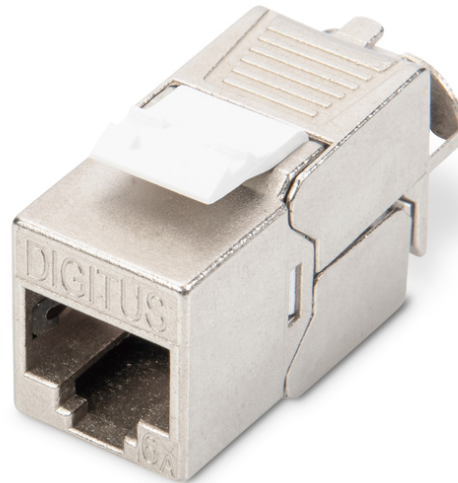

# DIGITUS® CAT 6A Keystone module, shielded, tool-free mounting connection

DN-93615

EAN 4016032293767

### CAT 6A Keystone Jack, shielded, tool free connection

The shielded CAT 6A Keystone module set DN-93615 from DIGITUS® impresses with future-oriented standards and high-end quality for your network. The compact design allows a series installation in 483 mm (19") 1U panels. The tool-free installation is carried out via LSA strips, color-coded according to EIA/TIA 568 A&B. Thanks to its compact design, the module also fits into design-compatible modular junction boxes.

#### Quick and easy installation without special tools

- Category 6A 10GBase-T, 500 MHz
- ISO/IEC 11801 3rd Edition, EN 50173-1
- Suitable for IEEE 802.3 af/at/bt - PoE, PoE+ (4PPoE in permanent link)
- Suitable for distribution panel and junction box installation
- RJ45 socket, 8P8C
- Cable installation via insulation displacement connectors, color-coded according to EIA/TIA 568 A & B
- Strain relief and cable fixing using cable ties
- Tool-free mounting connection
- 360° shield contacting
- Housing material: Zinc die-cast - nickel-plated
- Contact material: Phosphor bronze
- Coating Contacts: Nickel, gold-plated 0.5 μm

- Insertion force: Max. 30N (according to IEC 60603-7-51)
- Holding force: 7.7 kg between socket and plug
- Operating temperature: -20 °C up to +70 °C (ISO/IEC 11801, ANSI/TIA 568 C.2)
- Mating cycles: 750 (ISO/IEC 11801, IEC 60603-7-51)
- In accordance with IEC 60512-5, IEC 60512-6-5
- Copper conductor diameter: AWG (26/7 - 22/1), stranded and solid wire
- Tested with AWG 22/1 solid installation cable (DIGITUS® DK-174X-A-VH-X; AWG 22/1 Cat.7A installation cable)
- Dielectric strength: 1000 VDC (contact/contact), 1500 VDC (contact/ground)
- Tool-free installation using LSA insulation displacement connectors, color-coded in accordance with EIA/TIA 568 A & B
- Intelligent cable manager (reclosable)
- Dimensions (HxWxD): 21.0 x 14.5 x 34.5 mm
- Weight: 22 g