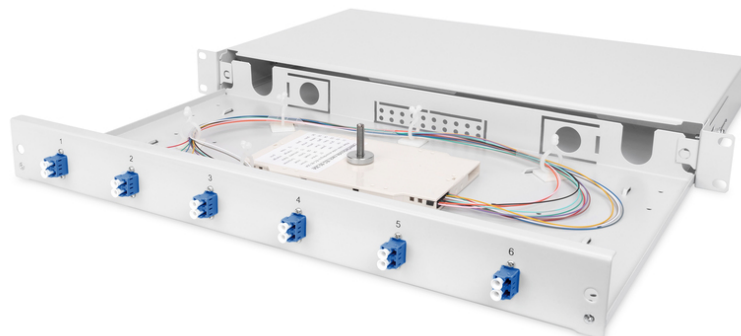

# DIGITUS® Fiber Optic Splice Box, Equipped, LC, OS2

DN-96330/9

EAN 4016032278429

**FO splice box, 1U, equipped, 6x LC DX, OS2 incl. splice cassette, colored pigtails, couplers**

FO splice box, 1U, equipped, 6x LC DX, OS2, incl. splice cassette, colored pigtails, couplers

- Completely prefabricated, fiber pigtails exposed and inserted into the splice cassette(s)
- Colored pigtails
- Couplers with ceramic sleeve
- Couplers in polymer housing
- Carrier housing made of 1.0 mm steel sheet, varnished
- 1 height unit (44.45 mm)

- 483mm width (19")
- 240mm depth
- M20/M25 screw, cassette, cassette cover and strain relief included
- Sliding

**Attributes**

- Assembly: Splice Box
- Color: light grey, RAL 7035
- Connector type: LC / UPC / duplex
- Fiber class: OS2
- Number of fibers: 12
- Type: sliding