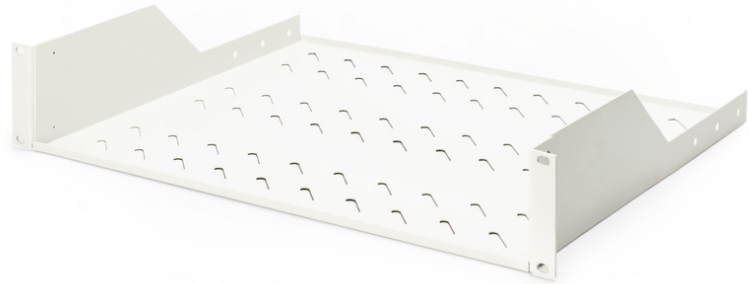

DIGITUS® Shelf for Fixed Installation in 483 mm (19") Cabinets

DN-97610

EAN 4016032275091

2U fixed shelf for racks from 450 mm depth 88,5x483x352 mm, up to 25 kg, grey (RAL 7035)

The shelves for fixed mounting can be installed easy on the two front 483 mm (19") profile rails of your 483 mm (19") network- or server cabinet. Due to their stable, perforated steel sheet with a high load capacity, they are the optimal surface for components which are not 483 mm (19") suitable.

- Fixed installation
- sturdy, perforated steel sheet
- incl. fixing material
- 2-point fixing (front 19" profile rails)

Attributes

- Color: light grey, RAL 7035
- Load capacity: 25 kg
- Mounting type: Fixed mounting
- Units: 2
- Inch form factor (IEC 60297): 482.6 mm (19")
- Suitable cabinet depth: ≧ 450 mm

Package contents

- Installation set (screws, cage nuts, washers)

Logistics						
	Number (pcs)	Weight (kg)	Depth (cm)	Width (cm)	Height (cm)	cm³
Packaging Unit Carton	5	12.14	50.00	60.00	51.50	154,500.00
Packaging Unit Inside	1	2.43	37.00	52.00	9.00	17,316.00
Packaging Unit Single	1	2.43	37.00	52.00	9.00	17,316.00
Net single without Packaging	0	2.00	34.90	48.20	8.80	14,803,200.00