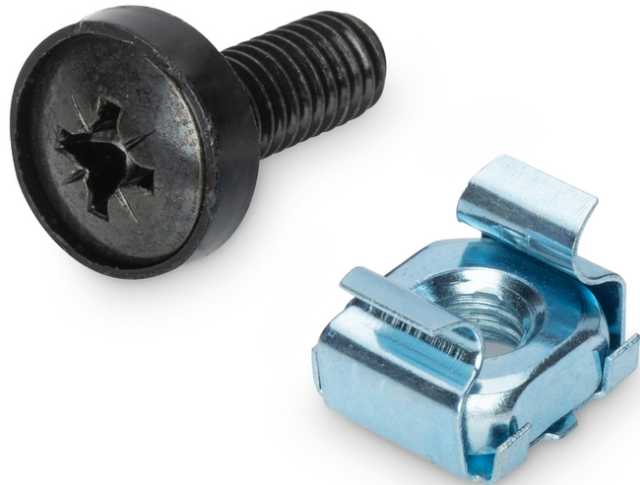

# DIGITUS® Fixing set for 483 mm (19") and 254 mm (10") components, M6

DN-19 SET

EAN 4016032265658

**M6 installation screw set, 50 pieces 50x black screws, cage nuts and washers**

The DIGITUS® mounting kit includes a set of 50 pieces of screws, cage nuts and washers in the size M6. Suitable for rack mountable components.

- Steel
- Screws
- Caged nuts
- Set = 50 sets

- Color black

**Attributes**

- Units: 0
- Inch form factor (IEC 60297): 482.6 mm (19")

**Package contents**

- 50 x screws, washers, cage nuts

Logistics						
	Number (pcs)	Weight (kg)	Depth (cm)	Width (cm)	Height (cm)	cm³
Packaging Unit Carton	40	18.93	36.00	15.00	19.00	10,260.00
Packaging Unit Inside	10	4.73	19.00	17.50	9.00	2,992.50
Packaging Unit Single	1	0.47	4.00	9.00	14.00	504.00
Net single without Packaging	0	0.05	1,965.00	1.13	1.13	2.51