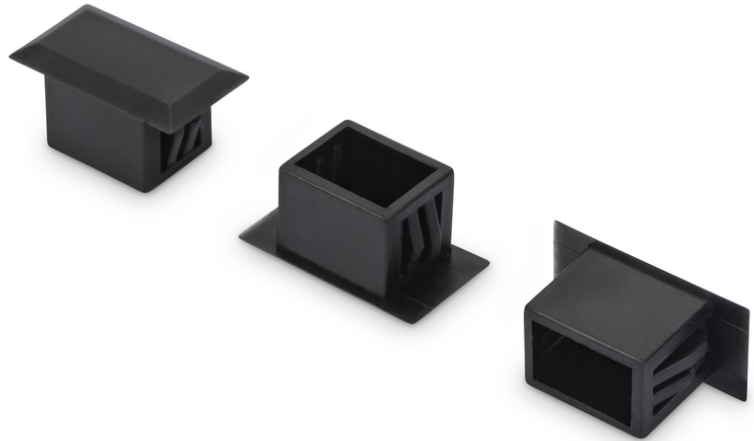

DIGITUS® Fiber blind plate

AL-BP-LCD

EAN 4016032262879

Blindplate for LC duplex holes 100 pcs.

Blindplate for LC duplex holes,100 pcs.

- Used in termination boxes to cover ports not used

- Avoids dust and dirt in termination boxes
- Shipment: 100 pcs. per poly bag
- Material: plastic, black